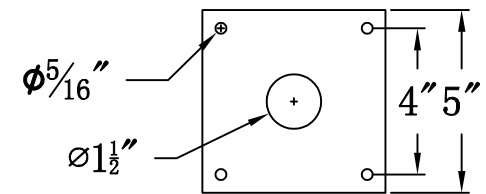

BADLANDS 18 Electric With Post Fitter And Pier Mount Adapter (BL-18E PF3/PFA)

Top View of PFA

The CopperSmith

		<u>9152 Hard Drive</u>
Product Description	Drawing Description	<u>Foley Alabama 36536</u>
Sockets:2-E12 Candelabra	REV:A/0	
Watts:2-60W	Date:02/18/2022	SKU Number:BL-18E
	Drawing by:Jason Huang	Product Name:Badlands 18 Electric