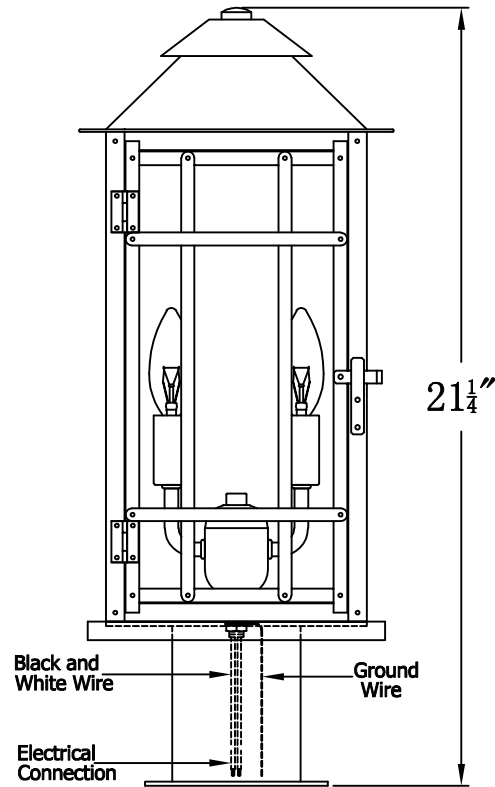

BADLANDS 18 Electric With Post Fitter And Pier Mount Adapter (BL-18E PF3/PFA)

Top View of PFA

The CopperSmith

		<u>9152 Hard Drive</u>
Product Description	Drawing Description	<u>Foley Alabama 36536</u>
Sockets:2-E12 Candelabra	REV:A/0	
Watts:2-60W	Date:02/18/2022	SKU Number:BL-18E
	Drawing by:Jason Huang	Product Name:Badlands 18 Electric