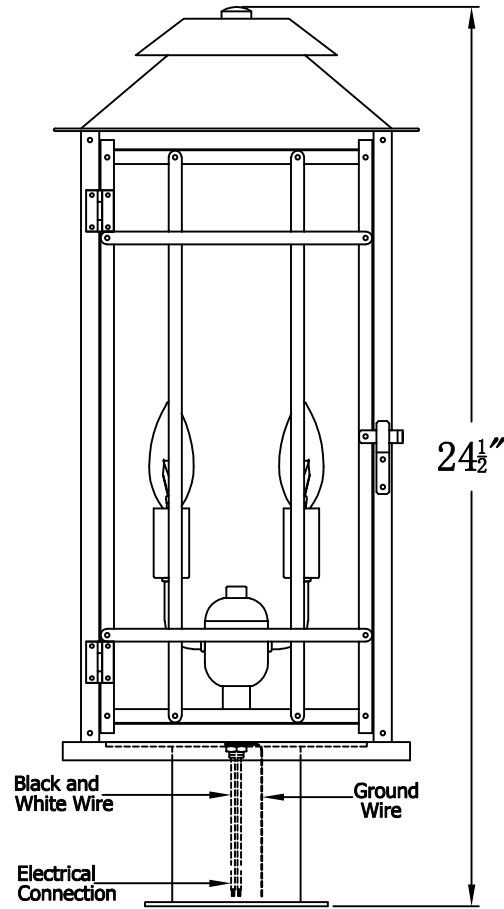

BADLANDS 22 Electric With Post Fitter And Pier Mount Adapter (BL-22E PF3/PFA)

Top View of PFA

The CopperSmith

		9152 Hard Drive
Product Description	Drawing Description	Foley Alabama 36536
Sockets:2-E12 Candelabra	REV:A/0	
Watts:2-60W	Date:02/19/2022	SKU Number:BL-22E
	Drawing by:Jason Huang	Product Name:Badlands 22 Electric