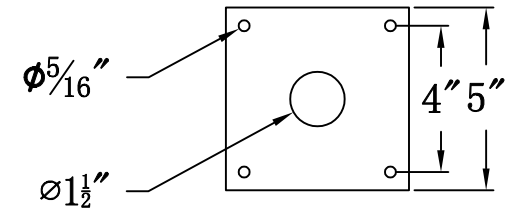

BADLANDS 22 Electric With Post Fitter And Pier Mount Adapter (BL-22E PF3/PFA)

Top View of PFA

The CopperSmith

		9152 Hard Drive
Product Description	Drawing Description	Foley Alabama 36536
Sockets:2-E12 Candelabra	REV:A/0	
Watts:2-60W	Date:02/19/2022	SKU Number:BL-22E
	Drawing by:Jason Huang	Product Name:Badlands 22 Electric