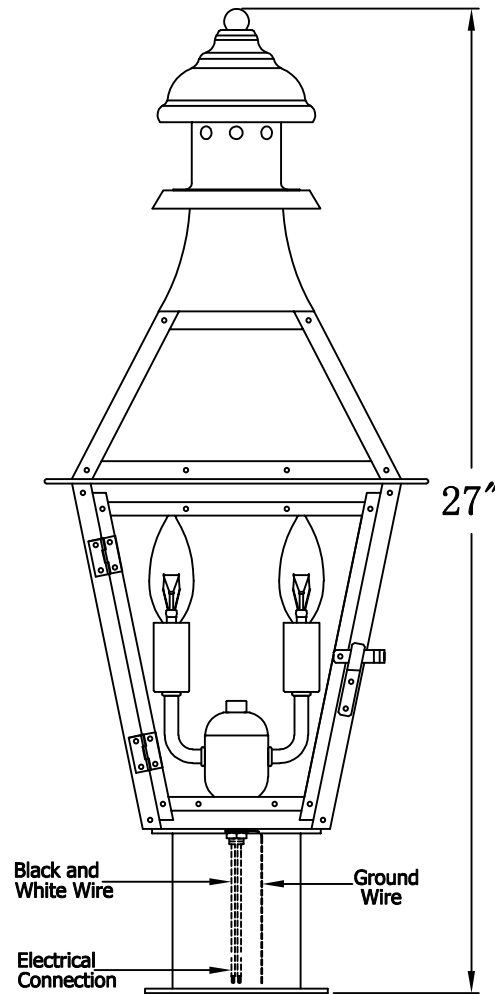

**CREOLE 22 Electric With Post Fitter  
And Pier Mount Adapter (CR-22E PF1/PFA)**

**Top View of PFA**

**The CopperSmith**

<b>The CopperSmith</b>		
Product Description	Drawing Description	9152 Hard Drive
Sockets:2-E12 Candelabra	REV:A/0	Foley Alabama 36536
Watts:2-60W	Date:11/19/2021	SKU Number:CR-22E
	Drawing by:Jason Huang	Product Name:Creole 22 Electric