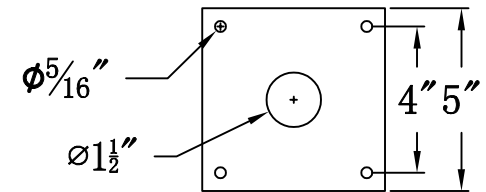

**CREOLE 22 Electric With Post Fitter  
And Pier Mount Adapter (CR-22E PF1/PFA)**

**Top View of PFA**

**The CopperSmith**

<b>The CopperSmith</b>		
Product Description	Drawing Description	9152 Hard Drive
Sockets:2-E12 Candelabra	REV:A/0	Foley Alabama 36536
Watts:2-60W	Date:11/19/2021	SKU Number:CR-22E
	Drawing by:Jason Huang	Product Name:Creole 22 Electric