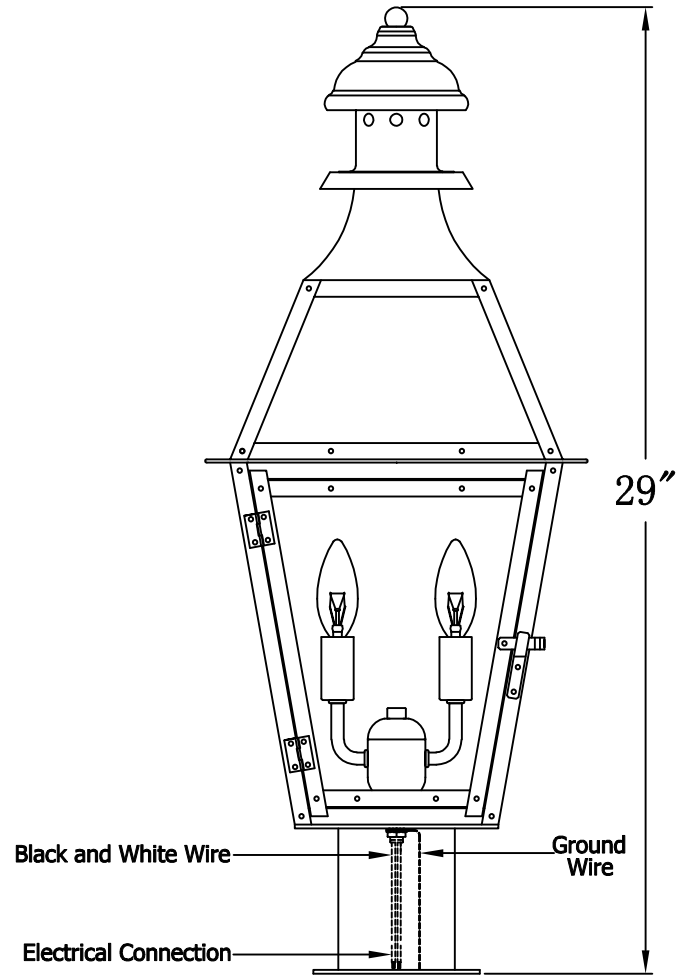

**CREOLE 24 Electric With Post Fitter  
And Pier Mount Adapter (CR-24E PF2/PFA)**

**Top View of PFA**

**The CopperSmith**

<b>Product Description</b>	<b>Drawing Description</b>	<u>9152 Hard Drive</u>
Sockets:2-E12 Candelabra	REV:A/0	Foley Alabama 36536
Watts:2-60W	Date:11/23/2021	SKU Number:CR-24E
	Drawing by:Jason Huang	Product Name:Creole 24 Electric