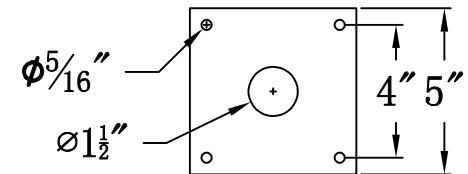

**CREOLE 24 Electric With Post Fitter  
And Pier Mount Adapter (CR-24E PF2/PFA)**

**Top View of PFA**

**The CopperSmith**

<b>Product Description</b>	<b>Drawing Description</b>	<u>9152 Hard Drive</u>
Sockets:2-E12 Candelabra	REV:A/0	Foley Alabama 36536
Watts:2-60W	Date:11/23/2021	SKU Number:CR-24E
	Drawing by:Jason Huang	Product Name:Creole 24 Electric