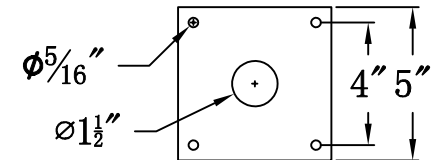

## CREOLE 27 Electric With Post Fitter And Pier Mount Adapter (CR-27E PF2/PFA)

Top View of PFA

### The CopperSmith

<b>Product Description</b>	<b>Drawing Description</b>	<b>9152 Hard Drive</b>
Sockets:2-E12 Candelabra	REV:A/0	<b>Foley Alabama 36536</b>
Watts:2-60W	Date:12/01/2021	SKU Number:CR-27E
	Drawing by:Jason Huang	Product Name:Creole 27 Electric