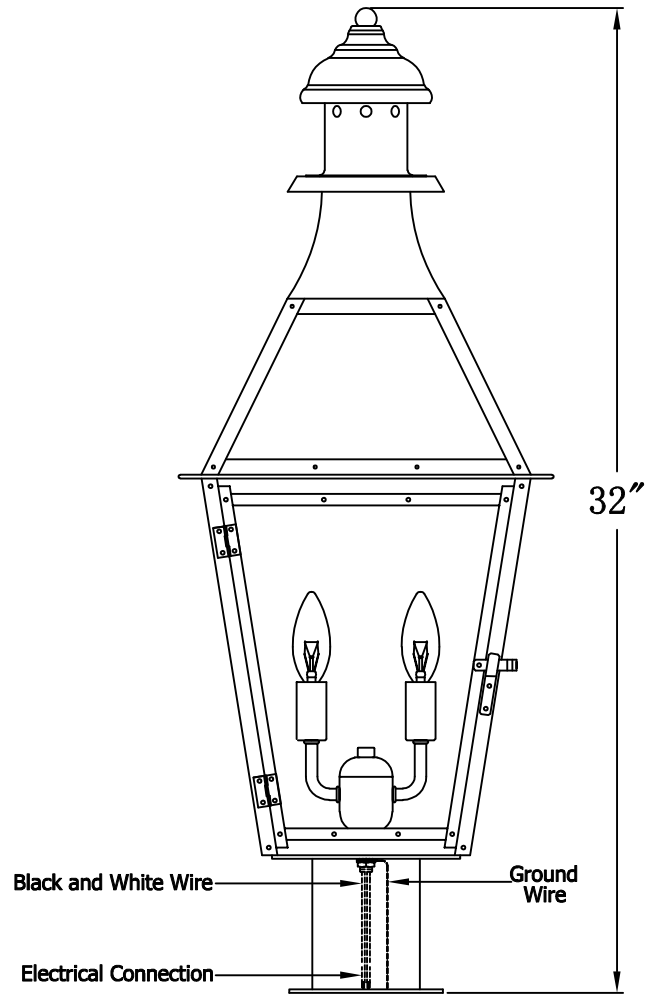

## CREOLE 27 Electric With Post Fitter And Pier Mount Adapter (CR-27E PF2/PFA)

Top View of PFA

### The CopperSmith

<b>Product Description</b>	<b>Drawing Description</b>	<b>9152 Hard Drive</b>
Sockets:2-E12 Candelabra	REV:A/0	<b>Foley Alabama 36536</b>
Watts:2-60W	Date:12/01/2021	SKU Number:CR-27E
	Drawing by:Jason Huang	Product Name:Creole 27 Electric