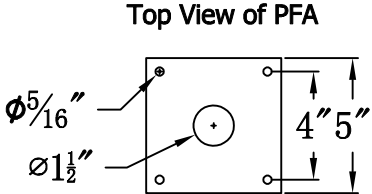

**CREOLE 33 Electric With Post Fitter
And Pier Mount Adapter (CR-33E PF2/PFA)**

The CopperSmith		
Product Description	Drawing Description	<u>9152 Hard Drive</u>
Sockets:3-E12 Candelabra	REV:A/0	Foley Alabama 36536
Watts:3-60W	Date:12/23/2021	SKU Number:CR-33E
	Drawing by:Jason Huang	Product Name:Creole 33 Electric