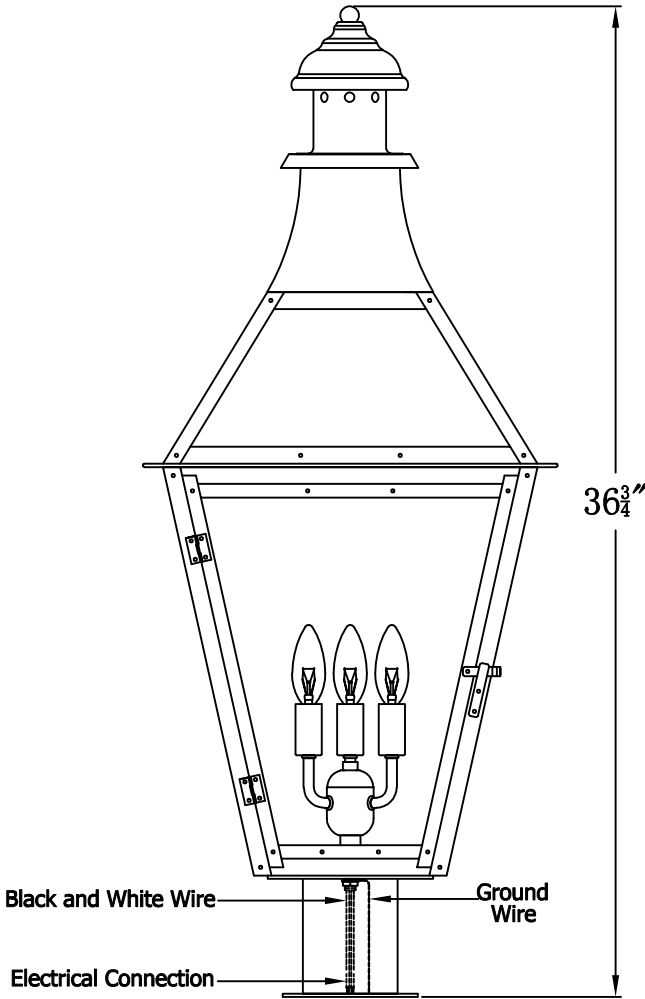

**CREOLE 33 Electric With Post Fitter
And Pier Mount Adapter (CR-33E PF2/PFA)**

The CopperSmith		
Product Description	Drawing Description	<u>9152 Hard Drive</u>
Sockets:3-E12 Candelabra	REV:A/0	Foley Alabama 36536
Watts:3-60W	Date:12/23/2021	SKU Number:CR-33E
	Drawing by:Jason Huang	Product Name:Creole 33 Electric