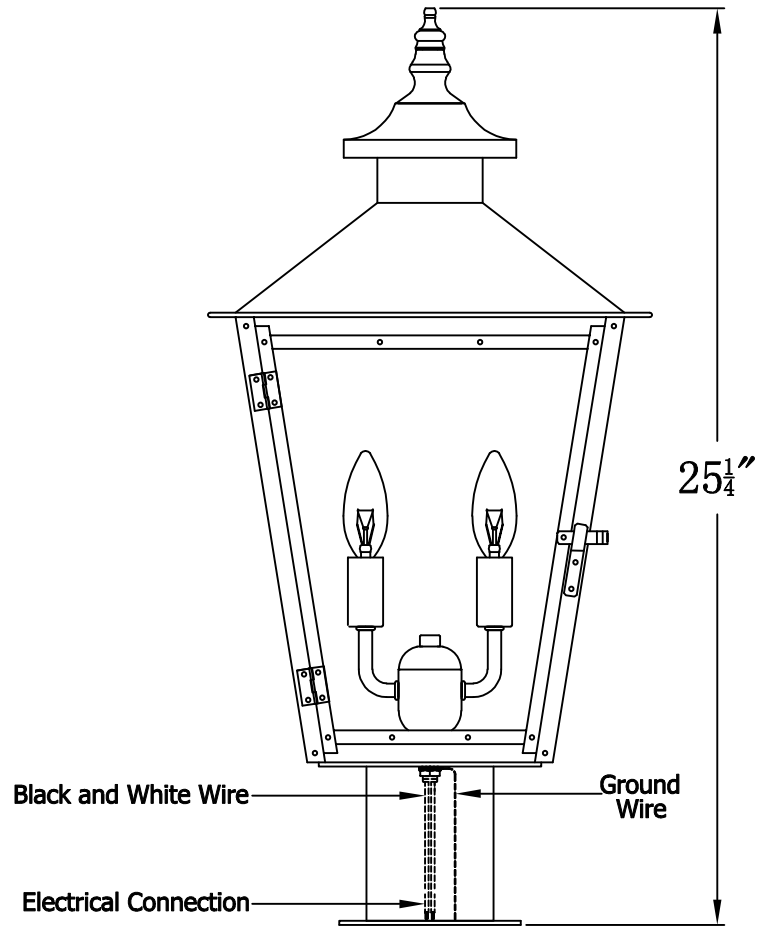

**CONCEPTION STREET 42 Electric With Post Fitter
And Pier Mount Adapter (CS-42E PF2/PFA)**

Top View of PFA

The CopperSmith

| | | |
|--------------------------|------------------------|--|
| Product Description | Drawing Description | 9152 Hard Drive |
| Sockets:2-E12 Candelabra | REV:A/0 | Foley Alabama 36536 |
| Watts:2-60W | Date:08/05/2021 | SKU Number:CS-42E |
| | Drawing by:Jason Huang | Product Name:Conception Street 42 Electric |