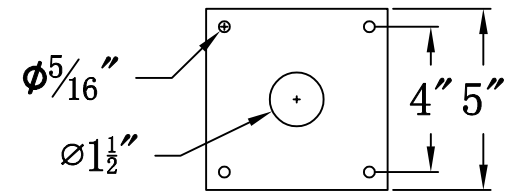

**CONCEPTION STREET 42 Electric With Post Fitter
And Pier Mount Adapter (CS-42E PF2/PFA)**

Top View of PFA

The CopperSmith

| | | |
|--------------------------|------------------------|--|
| Product Description | Drawing Description | 9152 Hard Drive |
| Sockets:2-E12 Candelabra | REV:A/0 | Foley Alabama 36536 |
| Watts:2-60W | Date:08/05/2021 | SKU Number:CS-42E |
| | Drawing by:Jason Huang | Product Name:Conception Street 42 Electric |