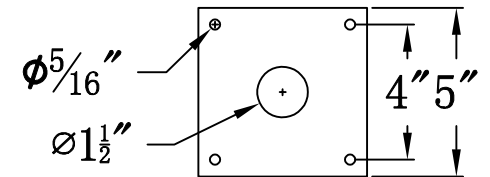

CONCEPTION STREET 43 Electric With Post Fitter  
And Pier Mount Adapter (CS-43E PF2/PFA)

Top View of PFA

The CopperSmith

Product Description	Drawing Description	9152 Hard Drive
Sockets:3-E12 Candelabra	REV:A/0	Foley Alabama 36536
Watts:3-60W	Date:08/09/2021	SKU Number:CS-43E
	Drawing by:Jason Huang	Product Name:Conception Street 43 Electric