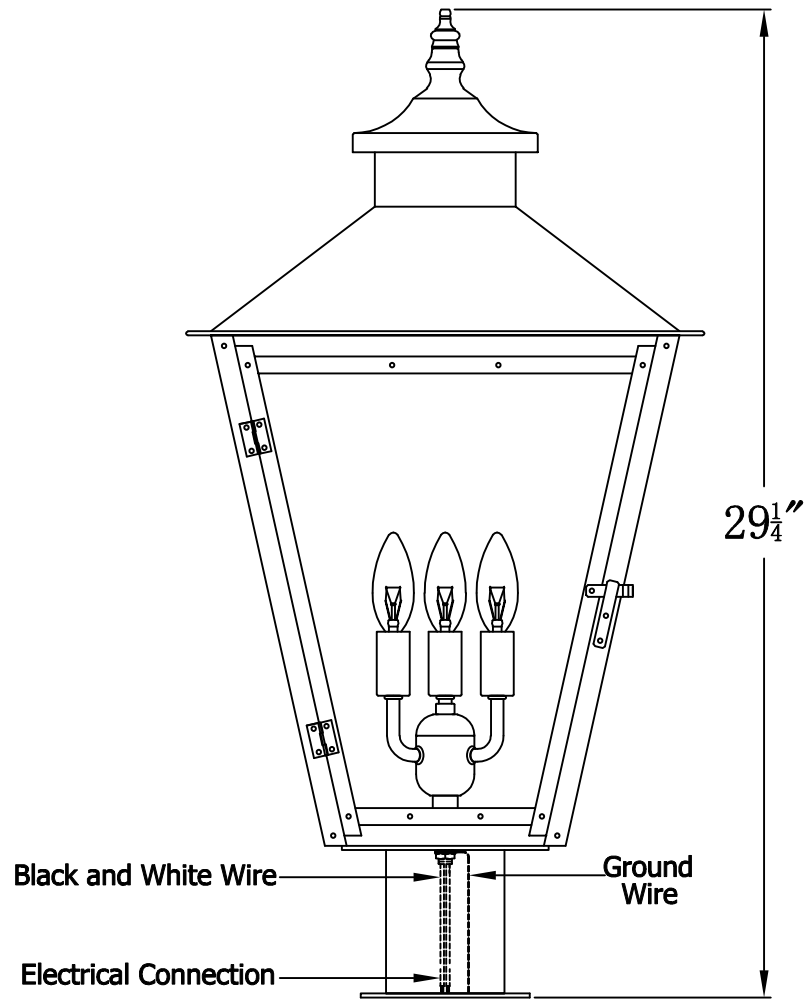

CONCEPTION STREET 43 Electric With Post Fitter  
And Pier Mount Adapter (CS-43E PF2/PFA)

Top View of PFA

The CopperSmith

Product Description	Drawing Description	9152 Hard Drive
Sockets:3-E12 Candelabra	REV:A/0	Foley Alabama 36536
Watts:3-60W	Date:08/09/2021	SKU Number:CS-43E
	Drawing by:Jason Huang	Product Name:Conception Street 43 Electric