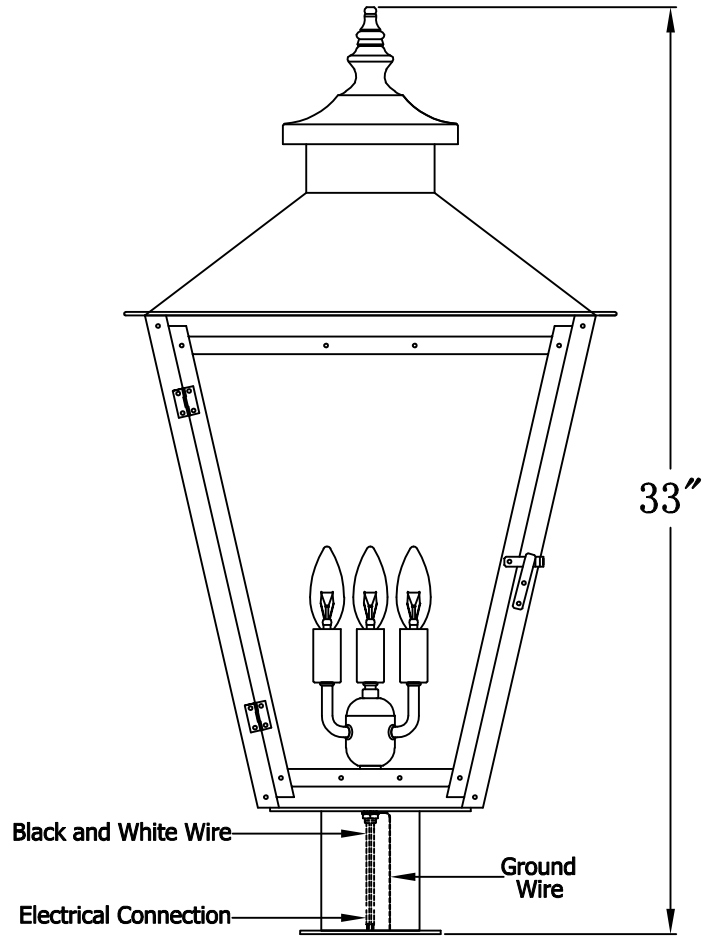

CONCEPTION STREET 44 Electric With Post Fitter
And Pier Mount Adapter (CS-44E PF3/PFA)

The CopperSmith		
Product Description	Drawing Description	9152 Hard Drive
Sockets:3-E12 Candelabra	REV:A/0	Foley Alabama 36536
Watts:3-60W	Date:08/13/2021	SKU Number:CS-44E
	Drawing by:Jason Huang	Product Name:Conception Street 44 Electric