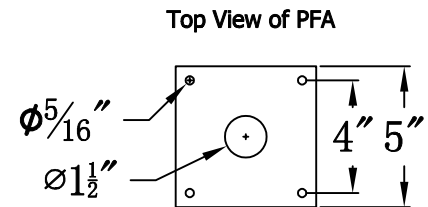

CONCEPTION STREET 44 Electric With Post Fitter
And Pier Mount Adapter (CS-44E PF3/PFA)

The CopperSmith		
Product Description	Drawing Description	9152 Hard Drive
Sockets:3-E12 Candelabra	REV:A/0	Foley Alabama 36536
Watts:3-60W	Date:08/13/2021	SKU Number:CS-44E
	Drawing by:Jason Huang	Product Name:Conception Street 44 Electric