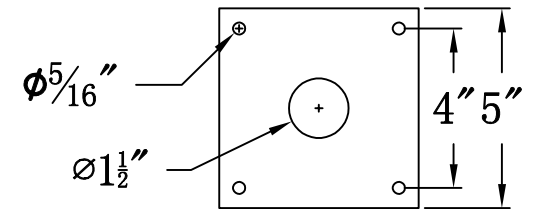

FRANKLIN STREET 41 Electric With Post Fitter
And Pier Mount Adapter (FS-41E PF1/PFA)

Top View of PFA

The CopperSmith

Product Description	Drawing Description	9152 Hard Drive
Sockets:2-E12 Candelabra	REV:A/0	Foley Alabama 36536
Watts:2-60W	Date:09/13/2021	SKU Number:FS-41E
	Drawing by:Jason Huang	Product Name:Franklin Street 41 Electric