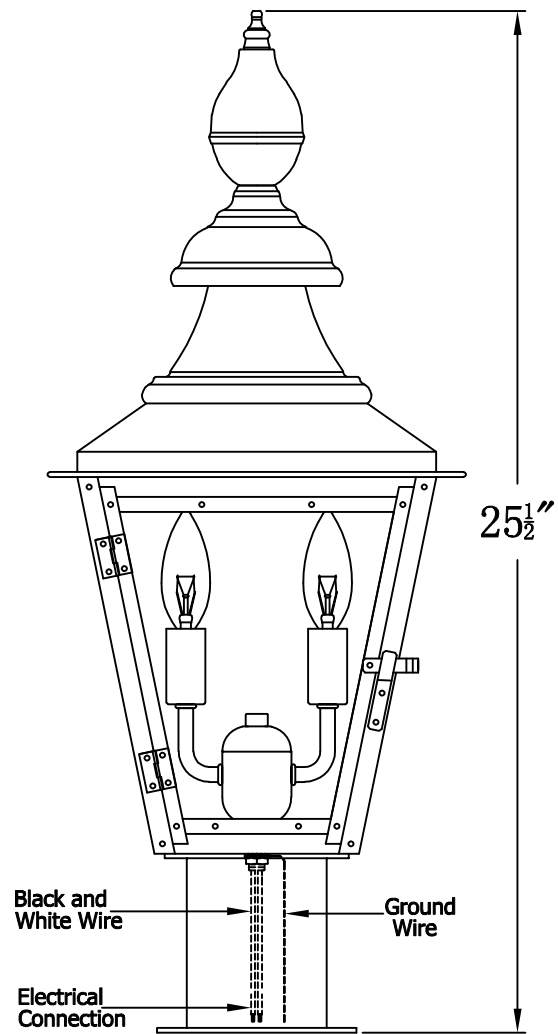

FRANKLIN STREET 41 Electric With Post Fitter
And Pier Mount Adapter (FS-41E PF1/PFA)

Top View of PFA

The CopperSmith

Product Description	Drawing Description	9152 Hard Drive
Sockets:2-E12 Candelabra	REV:A/0	Foley Alabama 36536
Watts:2-60W	Date:09/13/2021	SKU Number:FS-41E
	Drawing by:Jason Huang	Product Name:Franklin Street 41 Electric