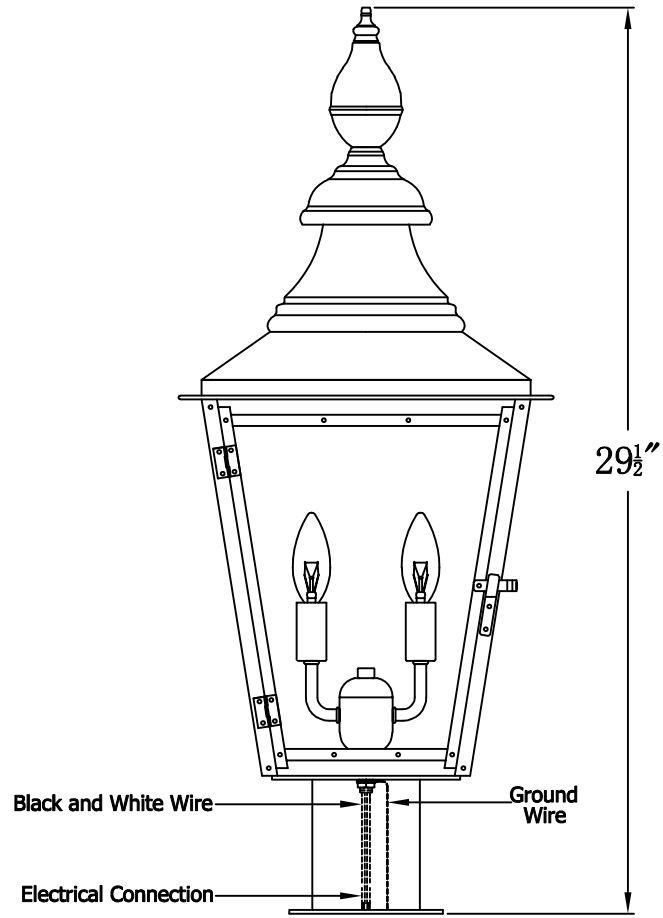

FRANKLIN STREET 42 Electric With Post Fitter And Pier Mount Adapter (FS-42E PF2/PFA)

The CopperSmith		
Product Description	Drawing Description	9152 Hard Drive
Sockets:2-E12 Candelabra	REV:A/0	Foley Alabama 36536
Watts:2-60W	Date:09/18/2021	SKU Number:FS-42E
	Drawing by:Jason Huang	Product Name:Franklin Street 42 Electric