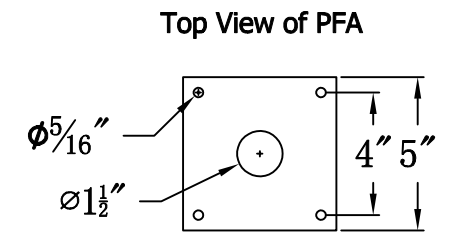

FRANKLIN STREET 42 Electric With Post Fitter And Pier Mount Adapter (FS-42E PF2/PFA)

The CopperSmith		
Product Description	Drawing Description	9152 Hard Drive
Sockets:2-E12 Candelabra	REV:A/0	Foley Alabama 36536
Watts:2-60W	Date:09/18/2021	SKU Number:FS-42E
	Drawing by:Jason Huang	Product Name:Franklin Street 42 Electric