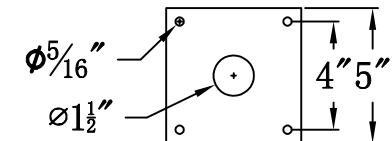

FRANKLIN STREET 43 Electric With Post Fitter And Pier Mount Adapter (FS-43E PF2/PFA)

Top View of PFA

The CopperSmith

The CopperSmith		
Product Description	Drawing Description	9152 Hard Drive
Sockets:3-E12 Candelabra	REV:A/0	Foley Alabama 36536
Watts:3-60W	Date:09/30/2021	SKU Number:FS-43E
	Drawing by:Jason Huang	Product Name:Franklin Street 43 Electric