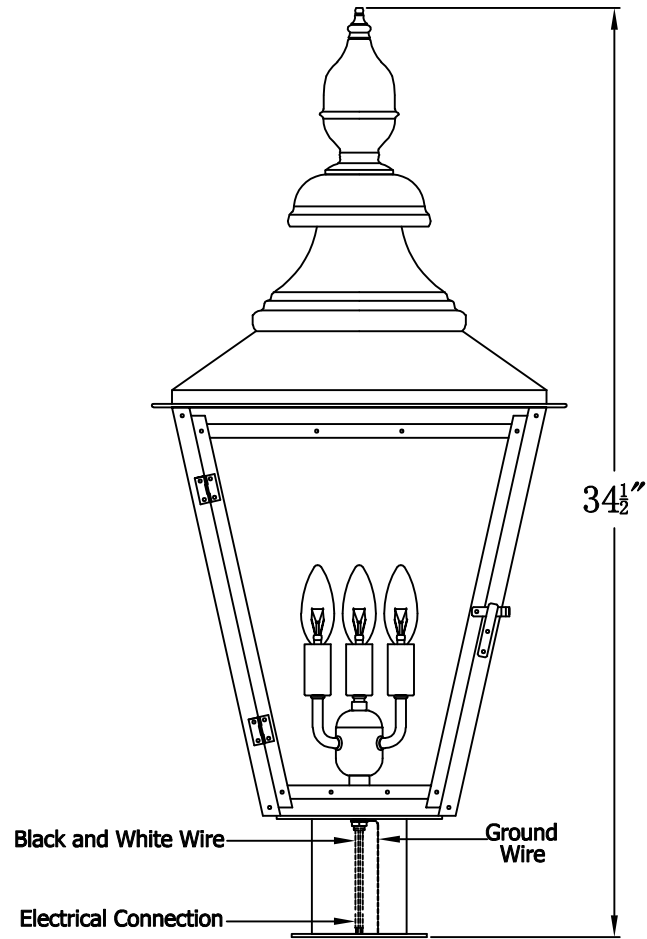

FRANKLIN STREET 43 Electric With Post Fitter And Pier Mount Adapter (FS-43E PF2/PFA)

Top View of PFA

The CopperSmith

The CopperSmith		
Product Description	Drawing Description	9152 Hard Drive
Sockets:3-E12 Candelabra	REV:A/0	Foley Alabama 36536
Watts:3-60W	Date:09/30/2021	SKU Number:FS-43E
	Drawing by:Jason Huang	Product Name:Franklin Street 43 Electric