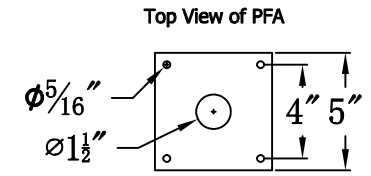

FRANKLIN STREET 44 Electric With Post Fitter And Pier Mount Adapter (FS-44E PF3/PFA)

The CopperSmith		
Product Description	Drawing Description	9152 Hard Drive
Sockets:3-E12 Candelabra	REV:A/0	Foley Alabama 36536
Watts:3-60W	Date:10/08/2021	SKU Number:FS-44E
	Drawing by:Jason Huang	Product Name:Franklin Street 44 Electric