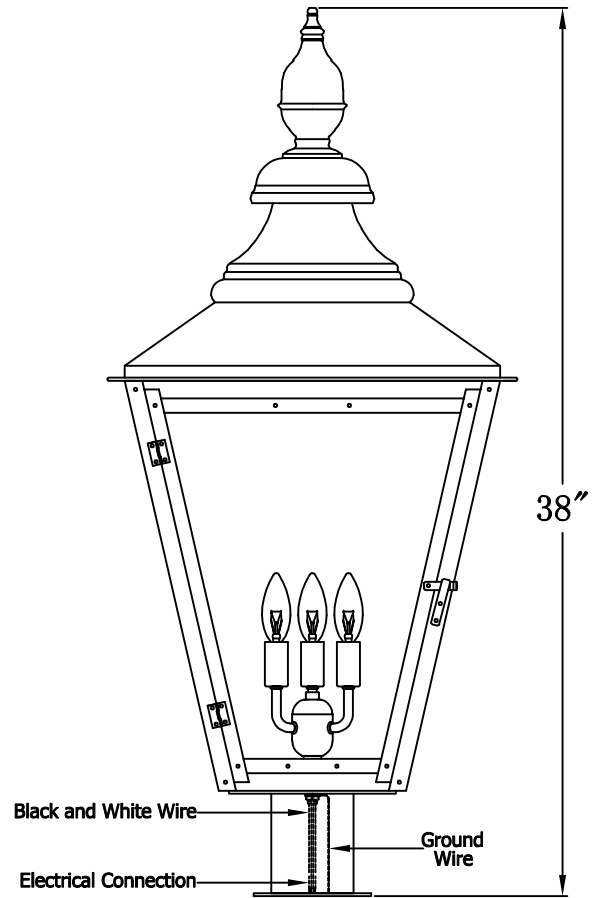

FRANKLIN STREET 44 Electric With Post Fitter And Pier Mount Adapter (FS-44E PF3/PFA)

The CopperSmith		
Product Description	Drawing Description	9152 Hard Drive
Sockets:3-E12 Candelabra	REV:A/0	Foley Alabama 36536
Watts:3-60W	Date:10/08/2021	SKU Number:FS-44E
	Drawing by:Jason Huang	Product Name:Franklin Street 44 Electric