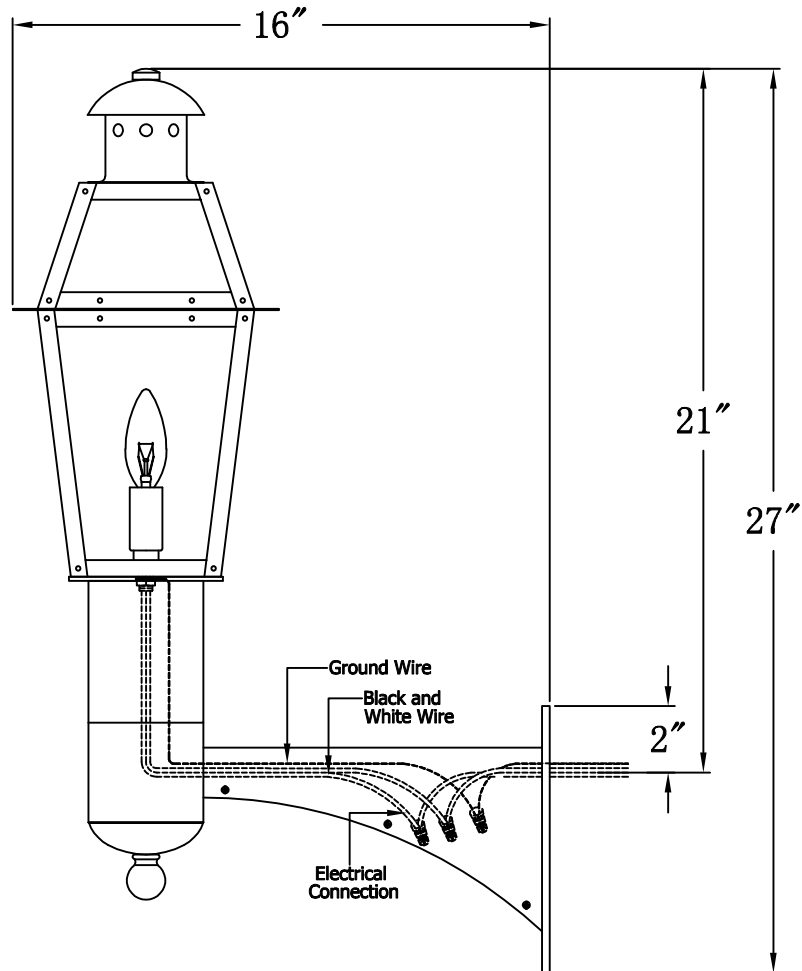

Georgetown 15 Electric With Grand Harbor Extension Bracket
(GT-15E GH1)

The CopperSmith		
Product Description	Drawing Description	<u>9152 Hard Drive</u>
Sockets:1-E12 Candelabra	REV:A/0	Foley Alabama 36536
Watts:1-60W	Date:12/31/2021	SKU Number:GT-15E
	Drawing by:Jason Huang	Product Name:Georgetown 15 Electric