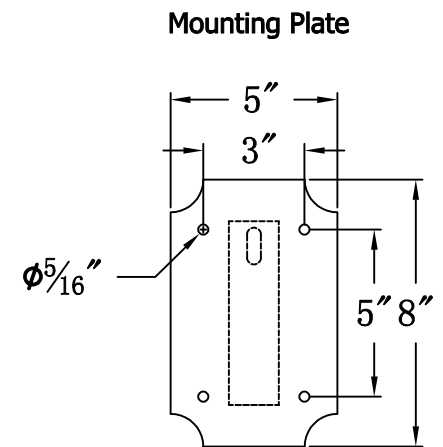

Georgetown 15 Electric With Grand Harbor Extension Bracket
(GT-15E GH1)

The CopperSmith		
Product Description	Drawing Description	<u>9152 Hard Drive</u>
Sockets:1-E12 Candelabra	REV:A/0	Foley Alabama 36536
Watts:1-60W	Date:12/31/2021	SKU Number:GT-15E
	Drawing by:Jason Huang	Product Name:Georgetown 15 Electric