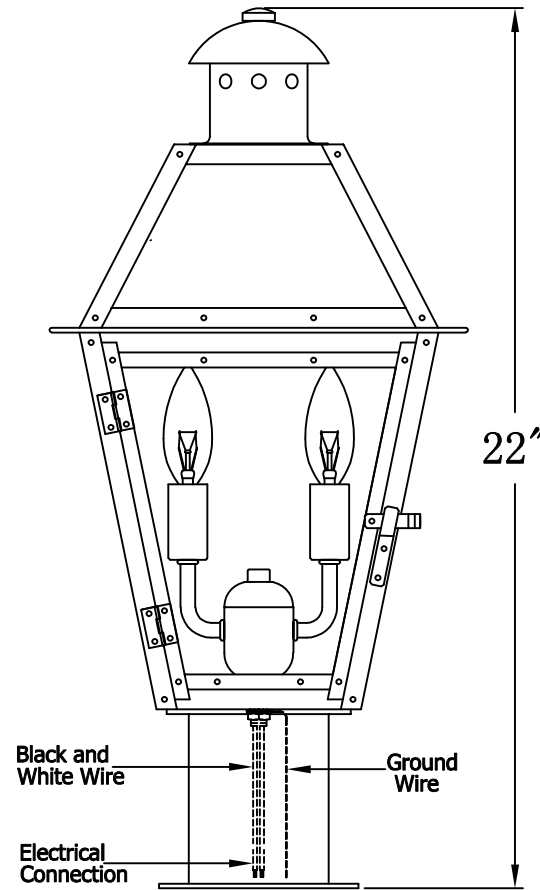

GEORGETOWN 18 Electric With Post Fitter
And Pier Mount Adapter (GT-18E PF1/PFA)

Top View of PFA

The CopperSmith

Product Description	Drawing Description	9152 Hard Drive
Sockets:2-E12 Candelabra	REV:A/0	Foley Alabama 36536
Watts:2-60W	Date:01/06/2022	SKU Number:GT-18E
	Drawing by:Jason Huang	Product Name:Georgetown 18 Electric