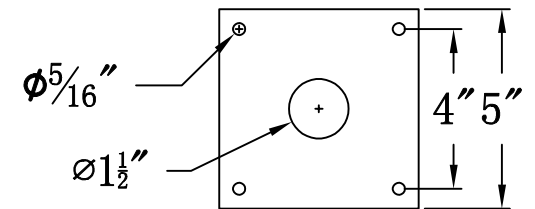

GEORGETOWN 18 Electric With Post Fitter
And Pier Mount Adapter (GT-18E PF1/PFA)

Top View of PFA

The CopperSmith

Product Description	Drawing Description	9152 Hard Drive
Sockets:2-E12 Candelabra	REV:A/0	Foley Alabama 36536
Watts:2-60W	Date:01/06/2022	SKU Number:GT-18E
	Drawing by:Jason Huang	Product Name:Georgetown 18 Electric