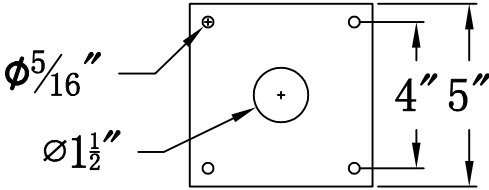

**GEORGETOWN 20 Electric With Post Fitter
And Pier Mount Adapter (GT-20E PF2/PFA)**

Top View of PFA

The CopperSmith		
Product Description	Drawing Description	9152 Hard Drive
Sockets:2-E12 Candelabra	REV:A/0	Foley Alabama 36536
Watts:2-60W	Date:01/10/2022	SKU Number:GT-20E
	Drawing by:Jason Huang	Product Name:Georgetown 20 Electric