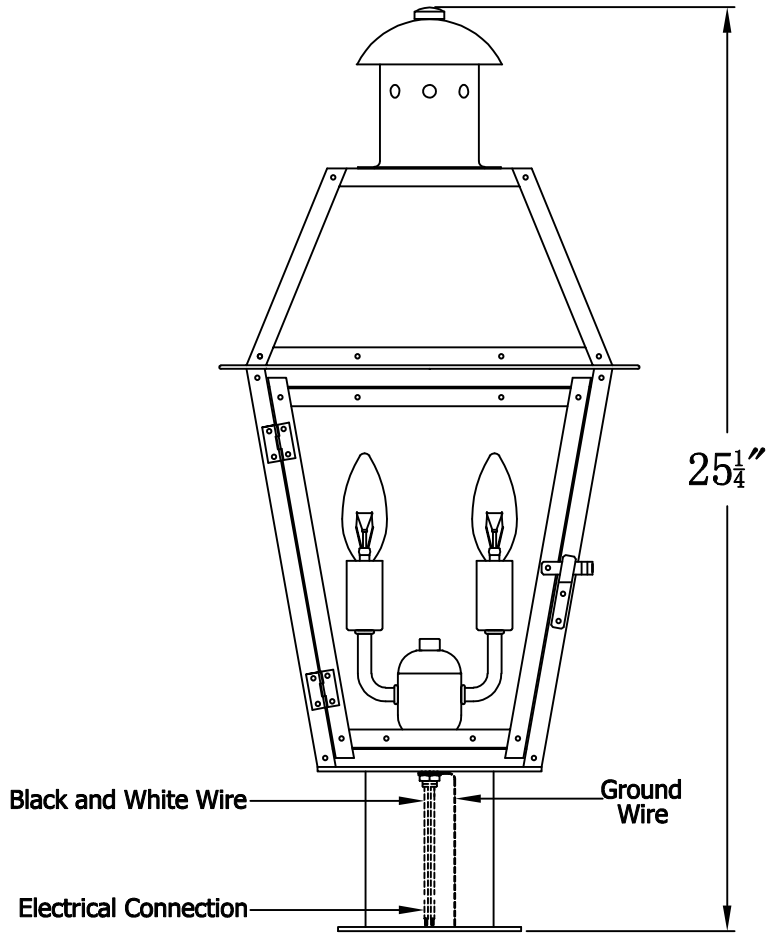

**GEORGETOWN 20 Electric With Post Fitter
And Pier Mount Adapter (GT-20E PF2/PFA)**

Top View of PFA

The CopperSmith		
Product Description	Drawing Description	9152 Hard Drive
Sockets:2-E12 Candelabra	REV:A/0	Foley Alabama 36536
Watts:2-60W	Date:01/10/2022	SKU Number:GT-20E
	Drawing by:Jason Huang	Product Name:Georgetown 20 Electric