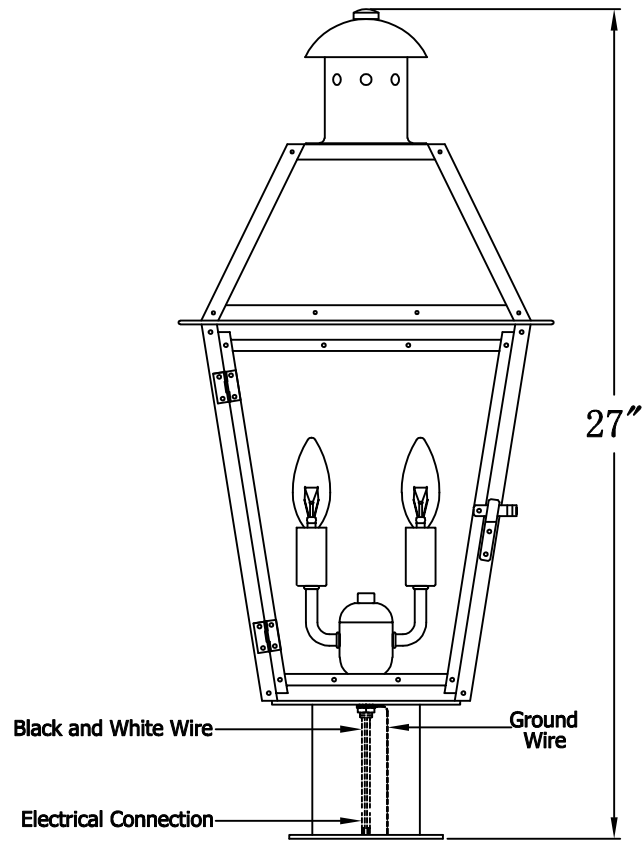

GEORGETOWN 22 Electric With Post Fitter And Pier Mount Adapter (GT-22E PF2/PFA)

Top View of PFA

The CopperSmith

Product Description	Drawing Description	9152 Hard Drive
Sockets:2-E12 Candelabra	REV:A/0	Foley Alabama 36536
Watts:2-60W	Date:01/25/2022	SKU Number:GT-22E
	Drawing by:Jason Huang	Product Name:Georgetown 22 Electric