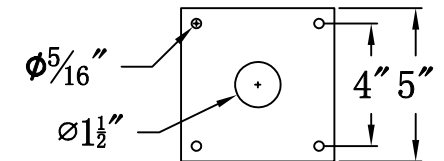

GEORGETOWN 22 Electric With Post Fitter And Pier Mount Adapter (GT-22E PF2/PFA)

Top View of PFA

The CopperSmith

Product Description	Drawing Description	9152 Hard Drive
Sockets:2-E12 Candelabra	REV:A/0	Foley Alabama 36536
Watts:2-60W	Date:01/25/2022	SKU Number:GT-22E
	Drawing by:Jason Huang	Product Name:Georgetown 22 Electric