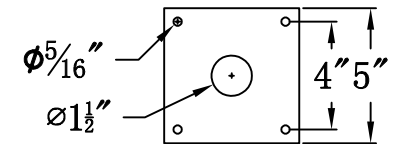

GEORGETOWN 27 Electric With Post Fitter And Pier Mount Adapter (GT-27E PF2/PFA)

Top View of PFA

The CopperSmith

		<u>9152 Hard Drive</u>
Product Description	Drawing Description	<u>Foley Alabama 36536</u>
Sockets:3-E12 Candelabra	REV:A/0	
Watts:3-60W	Date:02/15/2022	SKU Number:GT-27E
	Drawing by:Jason Huang	Product Name:Georgetown 27 Electric