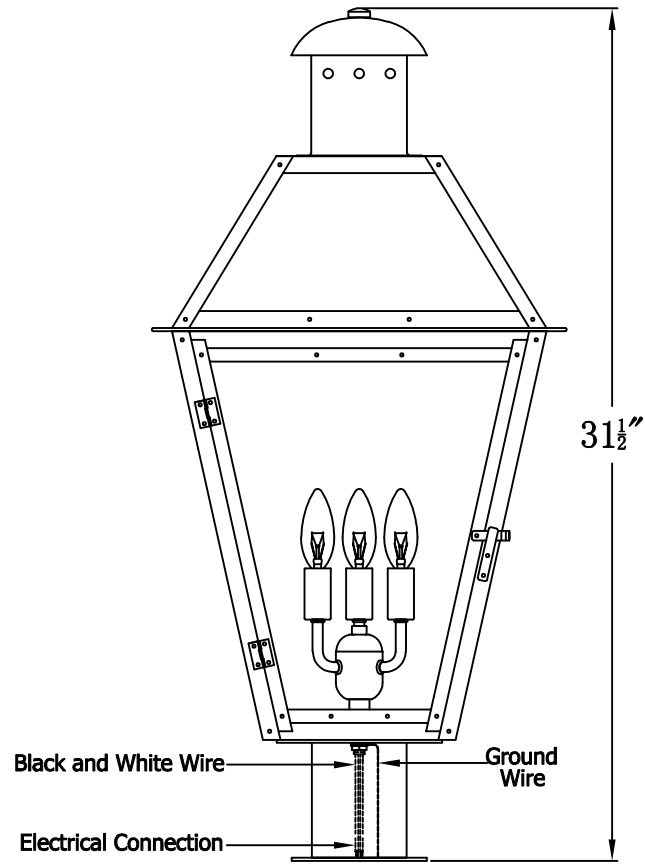

GEORGETOWN 27 Electric With Post Fitter And Pier Mount Adapter (GT-27E PF2/PFA)

Top View of PFA

The CopperSmith

		<u>9152 Hard Drive</u>
Product Description	Drawing Description	<u>Foley Alabama 36536</u>
Sockets:3-E12 Candelabra	REV:A/0	
Watts:3-60W	Date:02/15/2022	SKU Number:GT-27E
	Drawing by:Jason Huang	Product Name:Georgetown 27 Electric