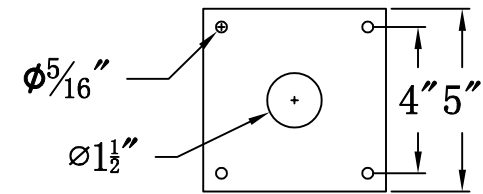

**CREOLE 22 Gas With Post Fitter  
And Pier Mount Adapter (CR-22G PF1/PFA)**

Top View of PFA

**The CopperSmith**

		9152 Hard Drive
Product Description	Drawing Description	Foley Alabama 36536
Burner:Single	REV:A/0	
Gas Valve Name:VNG(P)50	Date:11/19/2021	SKU Number:CR-22G
	Drawing by:Jason Huang	Product Name:Creole 22 Gas