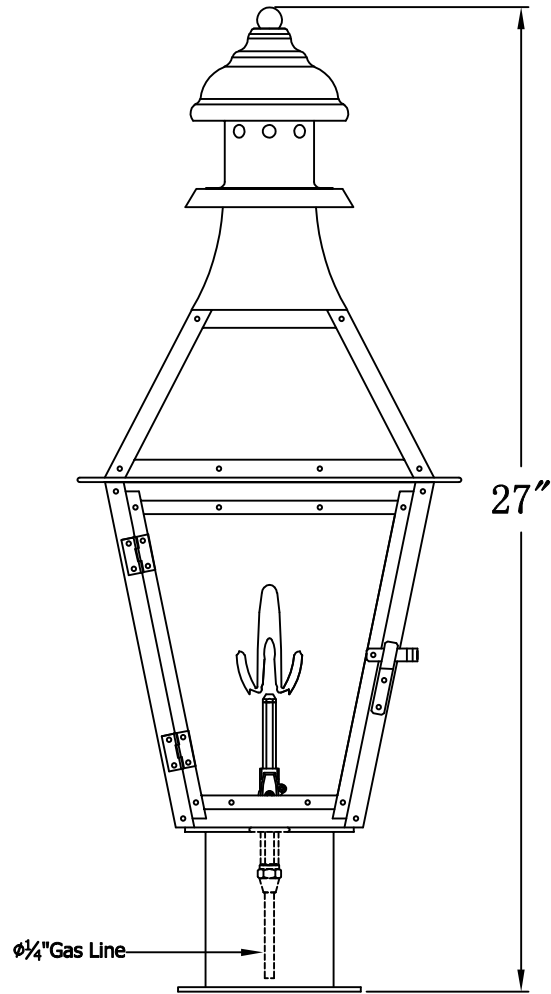

**CREOLE 22 Gas With Post Fitter  
And Pier Mount Adapter (CR-22G PF1/PFA)**

Top View of PFA

**The CopperSmith**

		9152 Hard Drive
Product Description	Drawing Description	Foley Alabama 36536
Burner:Single	REV:A/0	
Gas Valve Name:VNG(P)50	Date:11/19/2021	SKU Number:CR-22G
	Drawing by:Jason Huang	Product Name:Creole 22 Gas