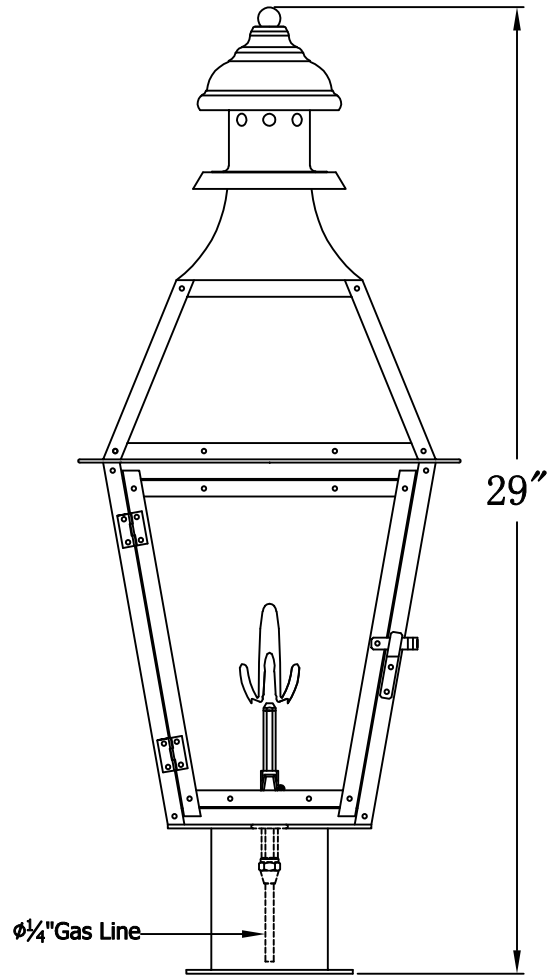

**CREOLE 24 Gas With Post Fitter  
And Pier Mount Adapter (CR-24G PF2/PFA)**

**Top View of PFA**

**The CopperSmith**

<b>Product Description</b>	<b>Drawing Description</b>	<u>9152 Hard Drive</u>
Burner:Single	REV:A/0	Foley Alabama 36536
Gas Valve Name:VNG(P)50	Date:11/23/2021	SKU Number:CR-24G
	Drawing by:Jason Huang	Product Name:Creole 24 Gas