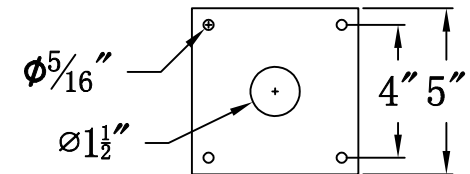

**CREOLE 24 Gas With Post Fitter  
And Pier Mount Adapter (CR-24G PF2/PFA)**

**Top View of PFA**

**The CopperSmith**

<b>Product Description</b>	<b>Drawing Description</b>	<u>9152 Hard Drive</u>
Burner:Single	REV:A/0	Foley Alabama 36536
Gas Valve Name:VNG(P)50	Date:11/23/2021	SKU Number:CR-24G
	Drawing by:Jason Huang	Product Name:Creole 24 Gas