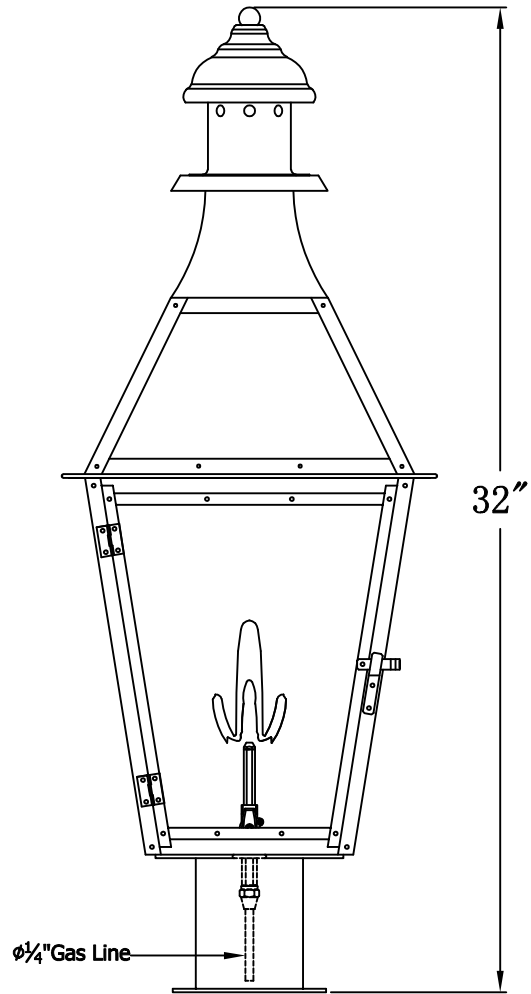

**CREOLE 27 Gas With Post Fitter
And Pier Mount Adapter (CR-27G PF2/PFA)**

Top View of PFA

The CopperSmith

Product Description	Drawing Description	<u>9152 Hard Drive</u>
Burner:Single	REV:A/0	Foley Alabama 36536
Gas Valve Name:VNG(P)50	Date:12/02/2021	SKU Number:CR-27G
	Drawing by:Jason Huang	Product Name:Creole 27 Gas