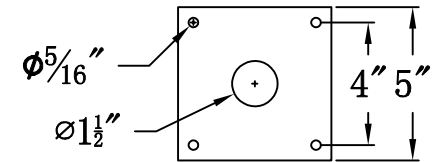

**CREOLE 27 Gas With Post Fitter
And Pier Mount Adapter (CR-27G PF2/PFA)**

Top View of PFA

The CopperSmith

Product Description	Drawing Description	<u>9152 Hard Drive</u>
Burner:Single	REV:A/0	Foley Alabama 36536
Gas Valve Name:VNG(P)50	Date:12/02/2021	SKU Number:CR-27G
	Drawing by:Jason Huang	Product Name:Creole 27 Gas