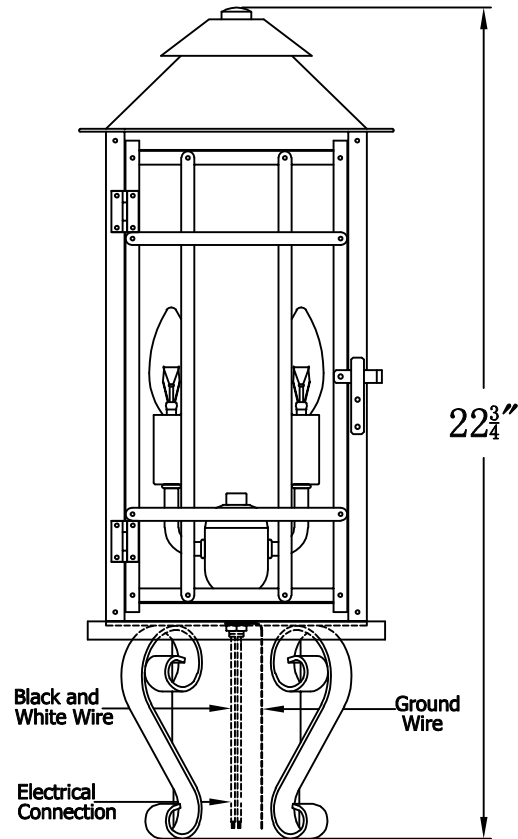

**BADLANDS 18 Electric With Grand Post Fitter
(BL-18E GPF3)**

The CopperSmith

Product Description	Drawing Description	<u>9152 Hard Drive</u>
Sockets:2-E12 Candelabra	REV:A/0	<u>Foley Alabama 36536</u>
Watts:2-60W	Date:02/18/2022	SKU Number:BL-18E
	Drawing by:Jason Huang	Product Name:Badlands 18 Electric