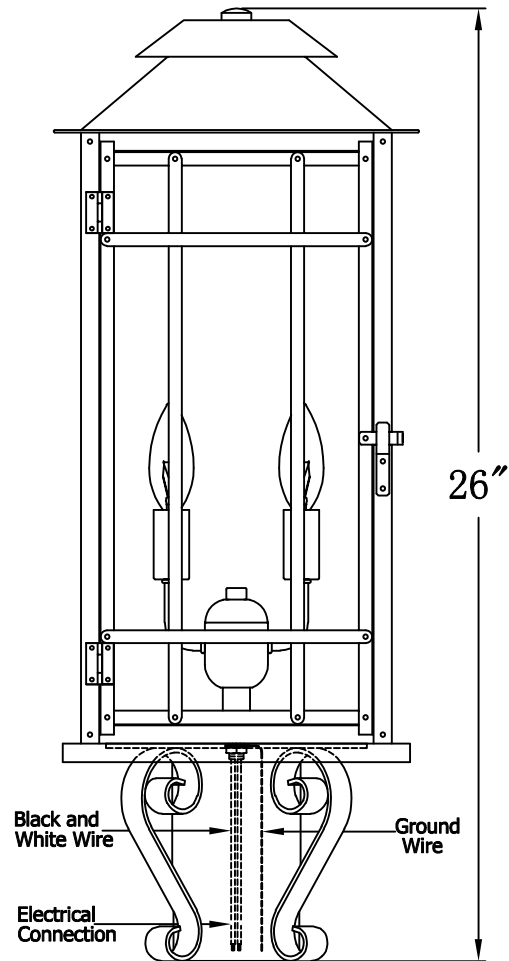

**BADLANDS 22 Electric With Grand Post Fitter
(BL-22E GPF3)**

The CopperSmith

Product Description	Drawing Description	9152 Hard Drive
Sockets:2-E12 Candelabra	REV:A/0	Foley Alabama 36536
Watts:2-60W	Date:02/21/2022	SKU Number:BL-22E
	Drawing by:Jason Huang	Product Name:Badlands 22 Electric