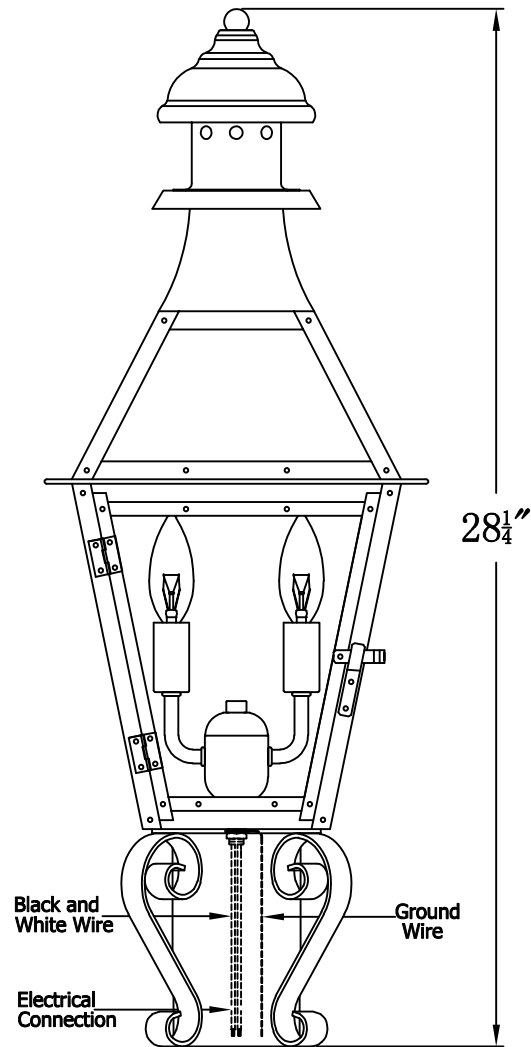

**CREOLE 22 Electric With Grand Post Fitter
(CR-22E GPF1)**

The CopperSmith

Product Description	Drawing Description	9152 Hard Drive
Sockets:2-E12 Candelabra	REV:A/0	Foley Alabama 36536
Watts:2-60W	Date:11/20/2021	SKU Number:CR-22E
	Drawing by:Jason Huang	Product Name:Creole 22 Electric