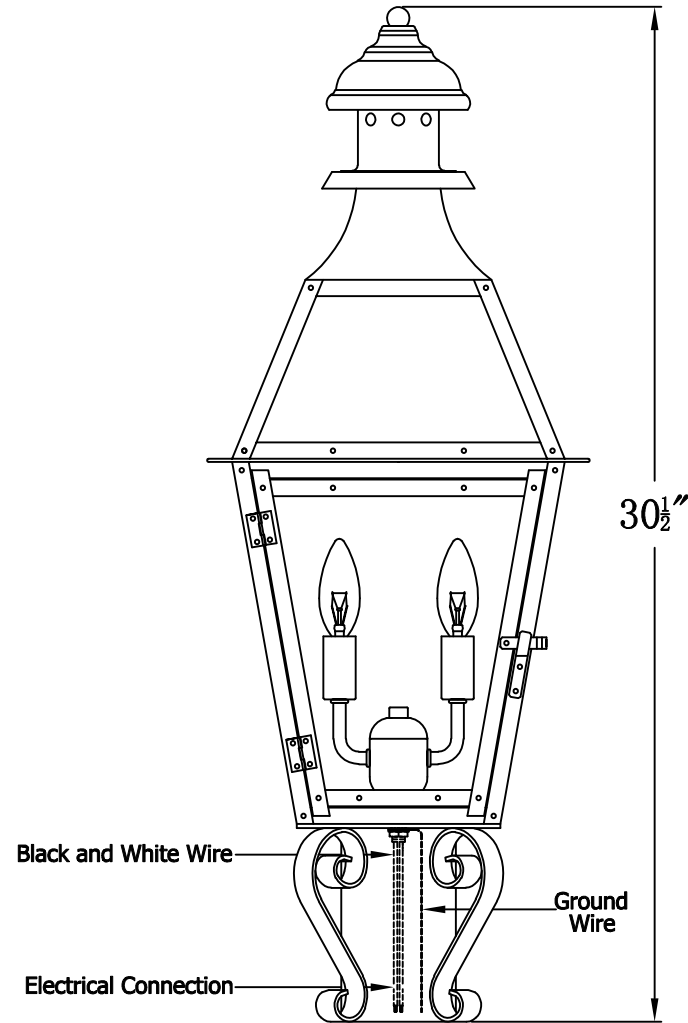

**CREOLE 24 Electric With Grand Post Fitter
(CR-24E GPF2)**

The CopperSmith		
Product Description	Drawing Description	<u>9152 Hard Drive</u>
Sockets:2-E12 Candelabra	REV:A/0	<u>Foley Alabama 36536</u>
Watts:2-60W	Date:11/24/2021	SKU Number:CR-24E
	Drawing by:Jason Huang	Product Name:Creole 24 Electric