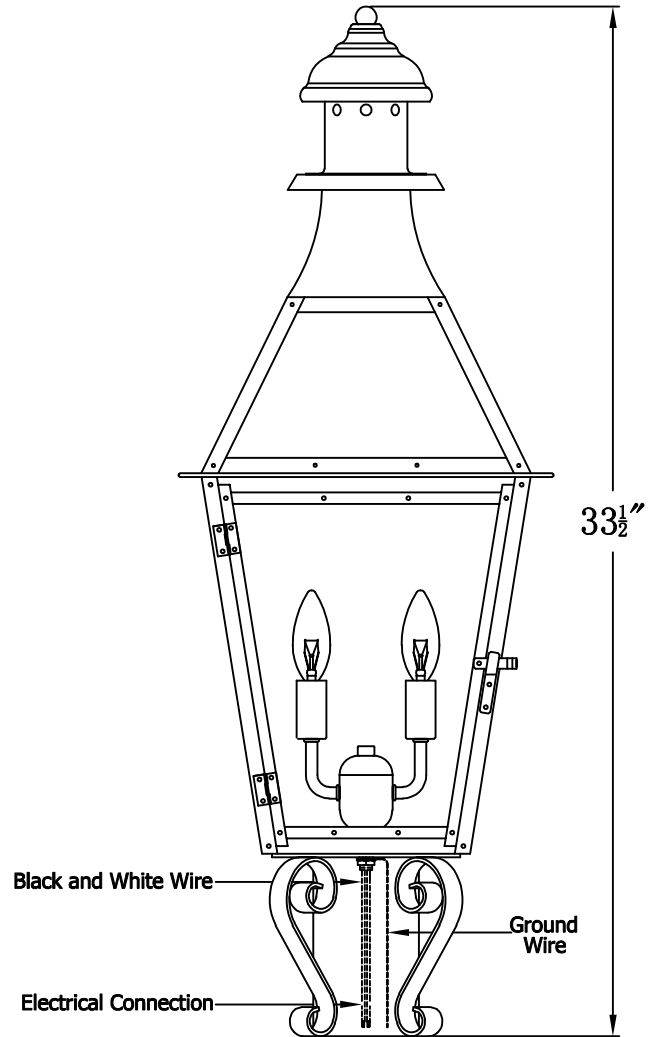

**CREOLE 27 Electric With Grand Post Fitter  
(CR-27E GPF2)**

**The CopperSmith**

Product Description	Drawing Description	9152 Hard Drive
Sockets:2-E12 Candelabra	REV:A/0	Foley Alabama 36536
Watts:2-60W	Date:12/02/2021	SKU Number:CR-27E
	Drawing by:Jason Huang	Product Name:Creole 27 Electric