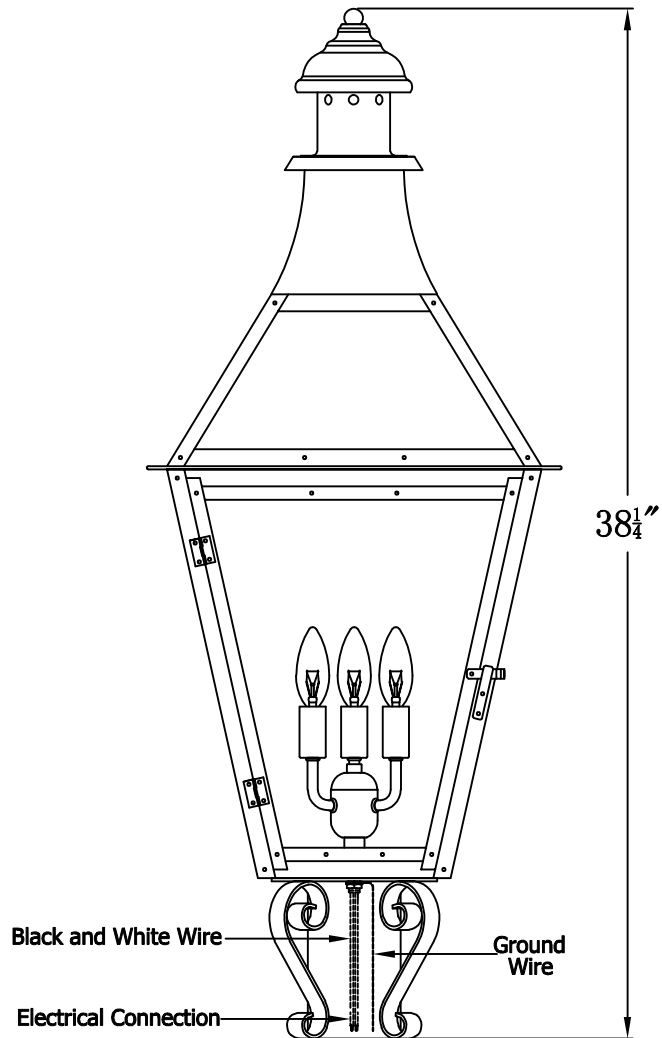

CREOLE 33 Electric With Grand Post Fitter
(CR-33E GPF2)

The CopperSmith

Product Description	Drawing Description	9152 Hard Drive
Sockets:3-E12 Candelabra	REV:A/0	Foley Alabama 36536
Watts:3-60W	Date:12/23/2021	SKU Number:CR-33E
	Drawing by:Jason Huang	Product Name:Creole 33 Electric