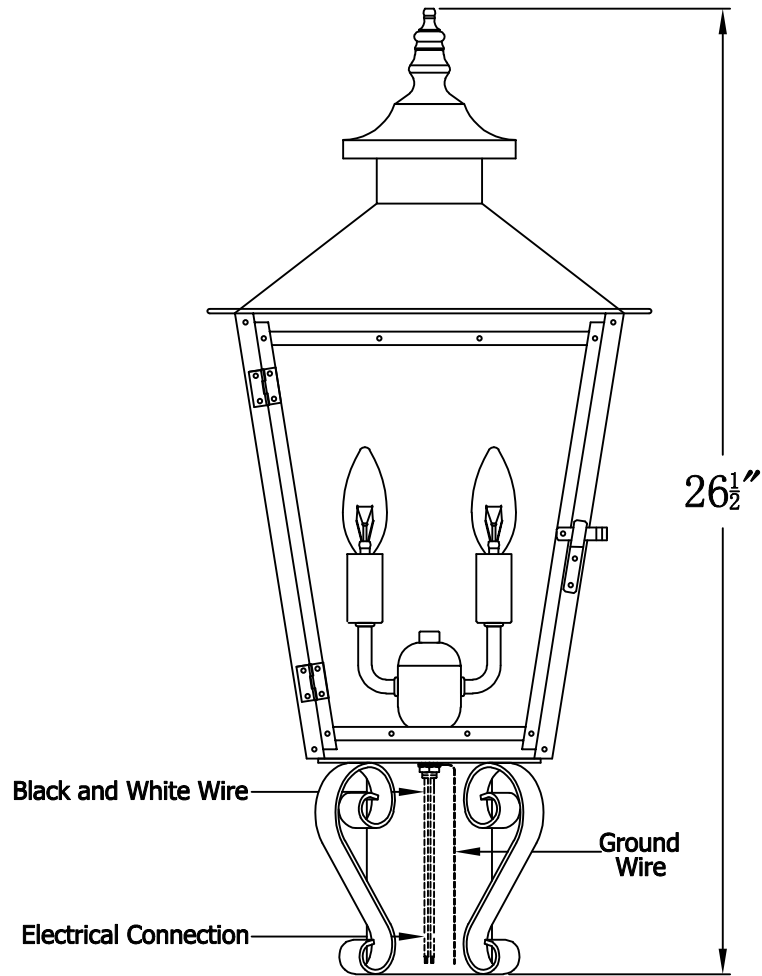

**CONCEPTION STREET 42 Electric With Grand Post Fitter
(CS-42E GPF2)**

The CopperSmith

Product Description	Drawing Description	9152 Hard Drive
Sockets:2-E12 Candelabra	REV:A/0	Foley Alabama 36536
Watts:2-60W	Date:08/05/2021	SKU Number:CS-42E
	Drawing by:Jason Huang	Product Name:Conception Street 42 Electric