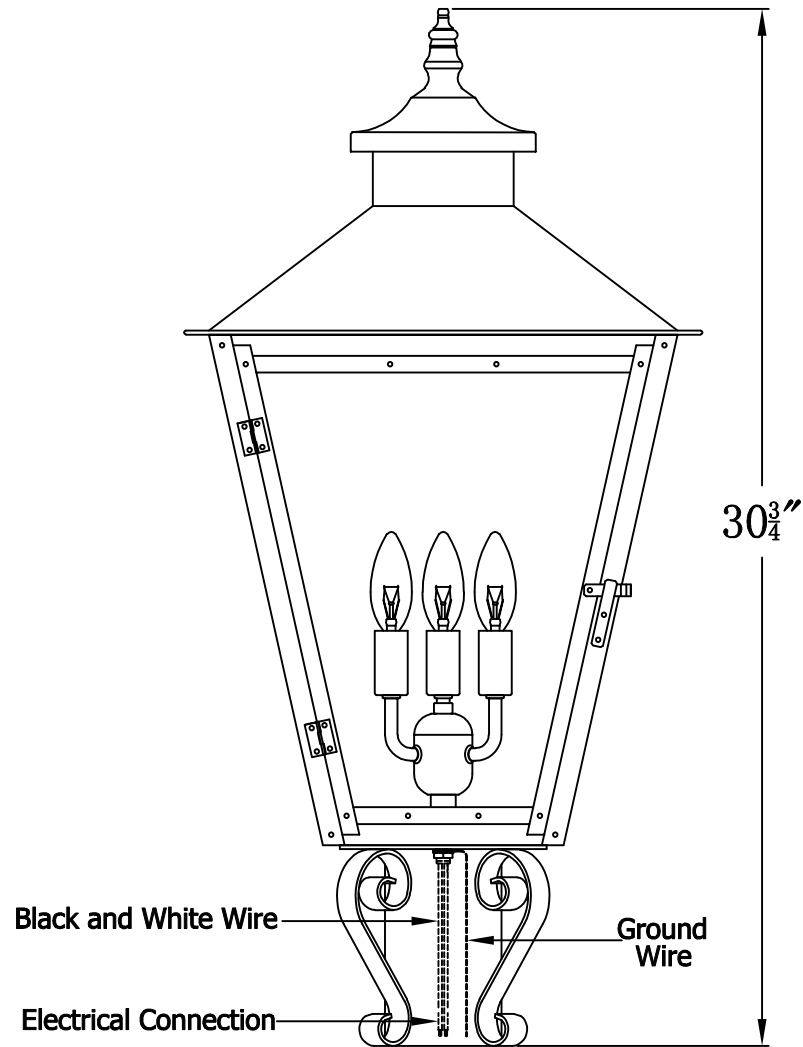

CONCEPTION STREET 43 Electric With Grand Post Fitter  
(CS-43E GPF2)

The CopperSmith

Product Description	Drawing Description	9152 Hard Drive
Sockets:3-E12 Candelabra	REV:A/0	Foley Alabama 36536
Watts:3-60W	Date:08/10/2021	SKU Number:CS-43E
	Drawing by:Jason Huang	Product Name:Conception Street 43 Electric