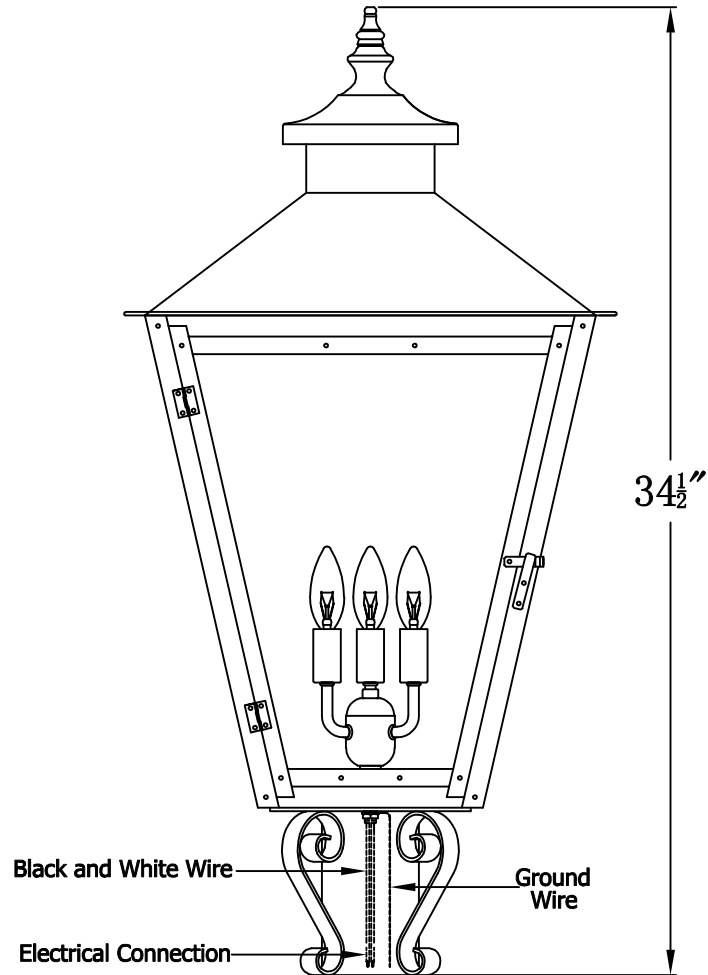

CONCEPTION STREET 44 Electric With Grand Post Fitter  
(CS-44E GPF3)

The CopperSmith

Product Description	Drawing Description	9152 Hard Drive
Sockets:3-E12 Candelabra	REV:A/0	Foley Alabama 36536
Watts:3-60W	Date:08/13/2021	SKU Number:CS-44E
	Drawing by:Jason Huang	Product Name:Conception Street 44 Electric