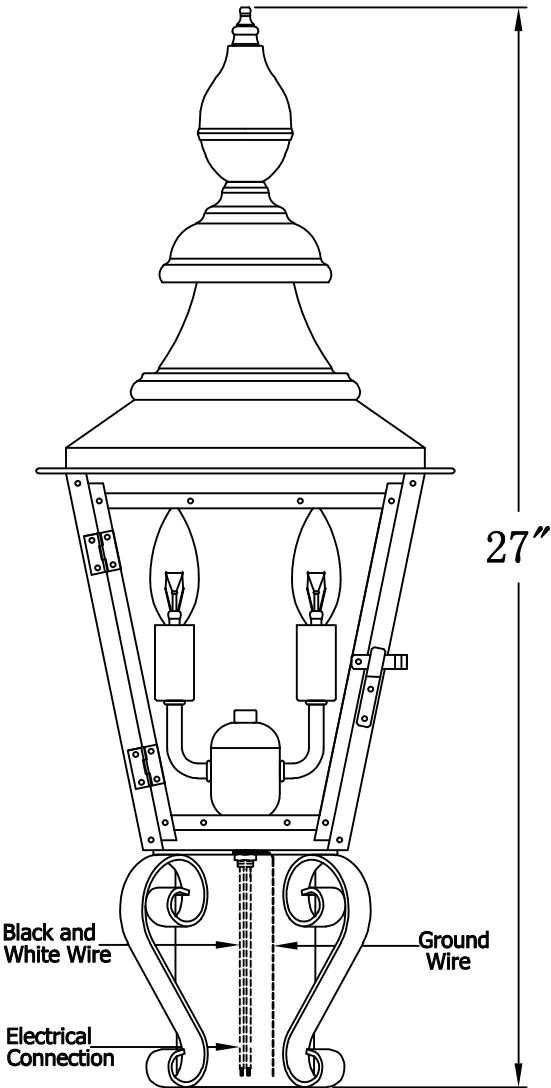

**FRANKLIN STREET 41 Electric With Grand Post Fitter
(FS-41E GPF1)**

The CopperSmith		
Product Description	Drawing Description	9152 Hard Drive
Sockets:2-E12 Candelabra	REV:A/0	Foley Alabama 36536
Watts:2-60W	Date:09/13/2021	SKU Number:FS-41E
	Drawing by:Jason Huang	Product Name:Franklin Street 41 Electric