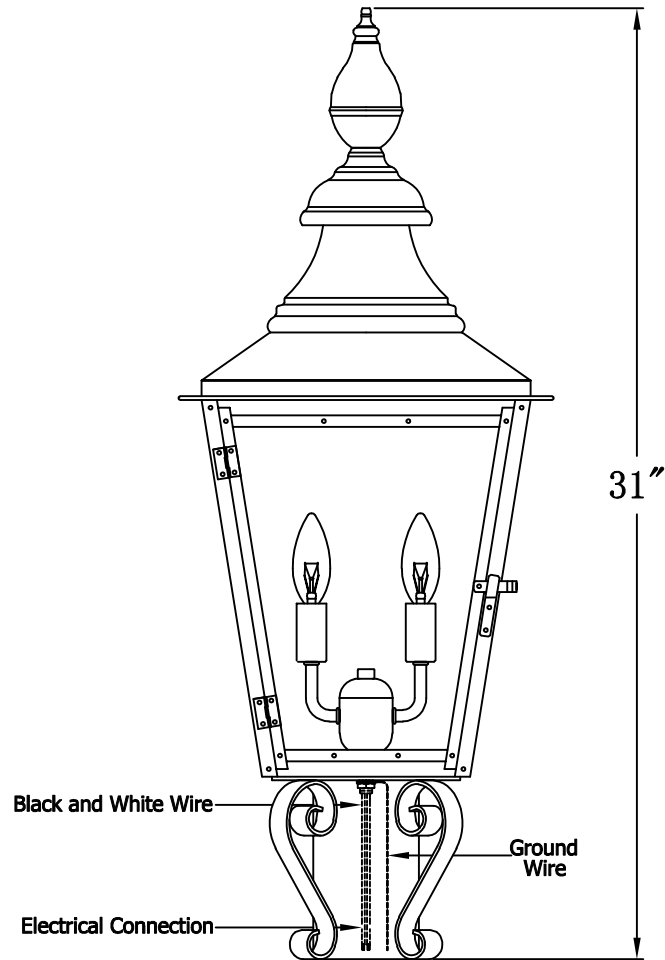

**FRANKLIN STREET 42 Electric With Grand Post Fitter
(FS-42E GPF2)**

The CopperSmith		
Product Description	Drawing Description	<u>9152 Hard Drive</u>
Sockets:2-E12 Candelabra	REV:A/0	<u>Foley Alabama 36536</u>
Watts:2-60W	Date:09/18/2021	SKU Number:FS-42E
	Drawing by:Jason Huang	Product Name:Franklin Street 42 Electric