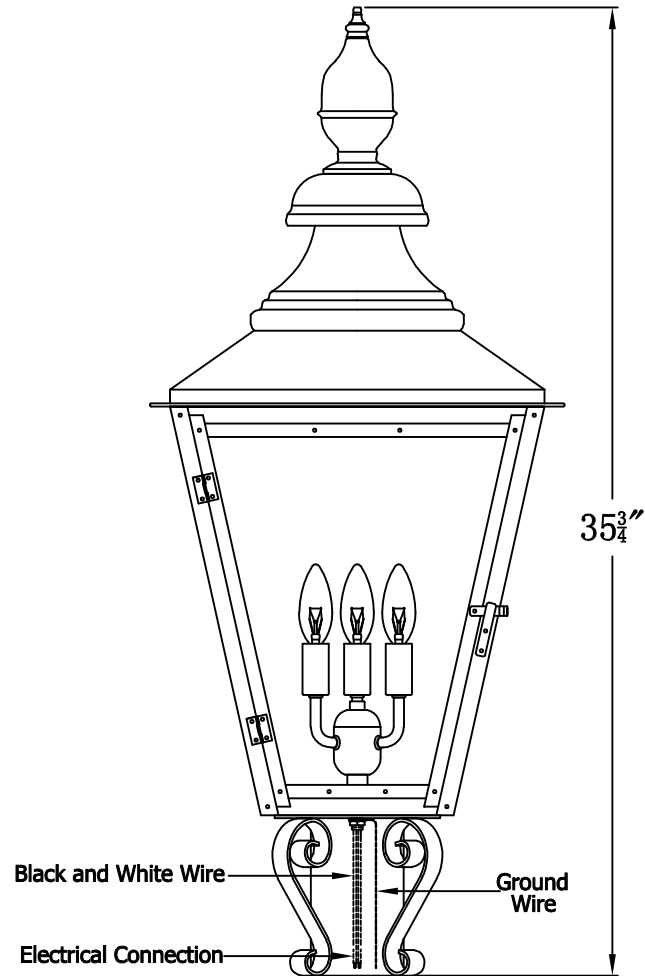

FRANKLIN STREET 43 Electric With Grand Post Fitter
(FS-43E GPF2)

The CopperSmith

Product Description	Drawing Description	9152 Hard Drive
Sockets:3-E12 Candelabra	REV:A/0	Foley Alabama 36536
Watts:3-60W	Date:09/30/2021	SKU Number:FS-43E
	Drawing by:Jason Huang	Product Name:Franklin Street 43 Electric