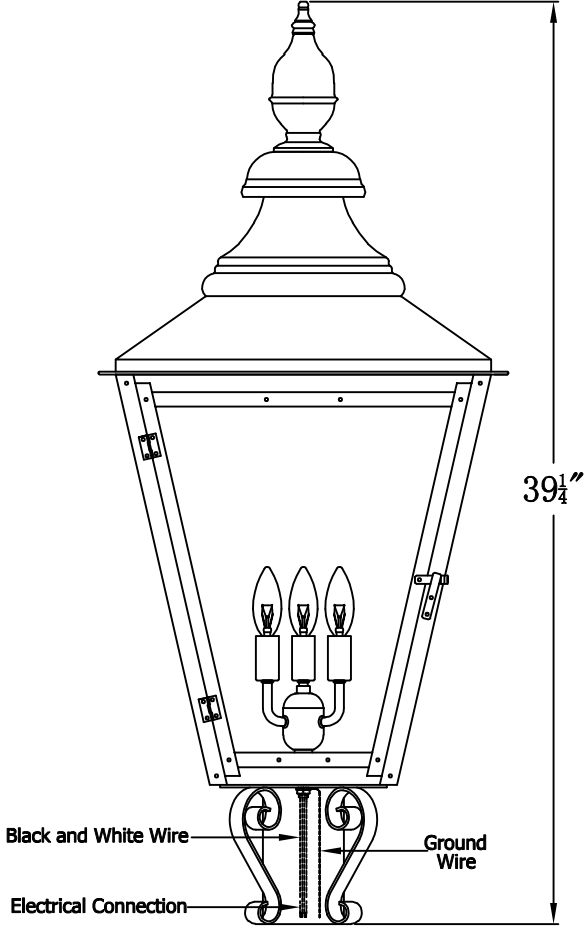

# FRANKLIN STREET 44 Electric With Grand Post Fitter (FS-44E GPF3)

<b>The CopperSmith</b>		
Product Description	Drawing Description	9152 Hard Drive
Sockets:3-E12 Candelabra	REV:A/0	Foley Alabama 36536
Watts:3-60W	Date:10/08/2021	SKU Number:FS-44E
	Drawing by:Jason Huang	Product Name:Franklin Street 44 Electric