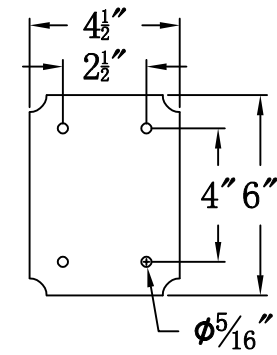

# GEORGETOWN 15 Electric With Gooseneck(GT-15E GNP1)

Front View of Mounting Plate

The CopperSmith		
Product Description	Drawing Description	9152 Hard Drive Foley Alabama 36536
Sockets:1-E12 Candelabra	REV:A/0	
Watts:1-60W	Date:12/31/2021	SKU Number:GT-15E
	Drawing by:Jason Huang	Product Name:Georgetown 15 Electric