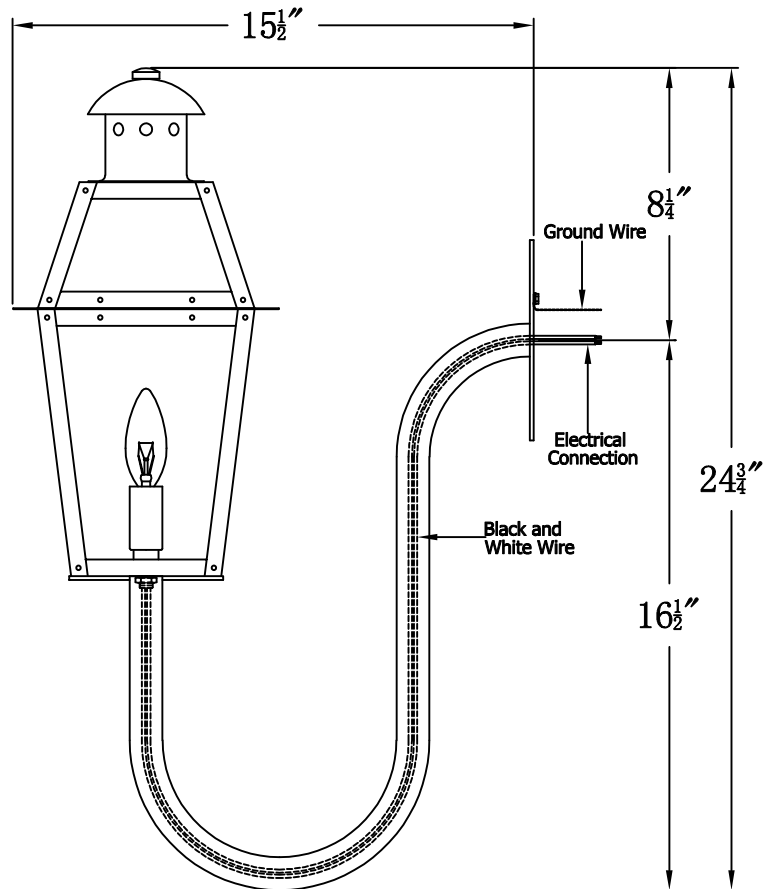

# GEORGETOWN 15 Electric With Gooseneck(GT-15E GNP1)

Front View of Mounting Plate

The CopperSmith		
Product Description	Drawing Description	9152 Hard Drive Foley Alabama 36536
Sockets:1-E12 Candelabra	REV:A/0	
Watts:1-60W	Date:12/31/2021	SKU Number:GT-15E
	Drawing by:Jason Huang	Product Name:Georgetown 15 Electric