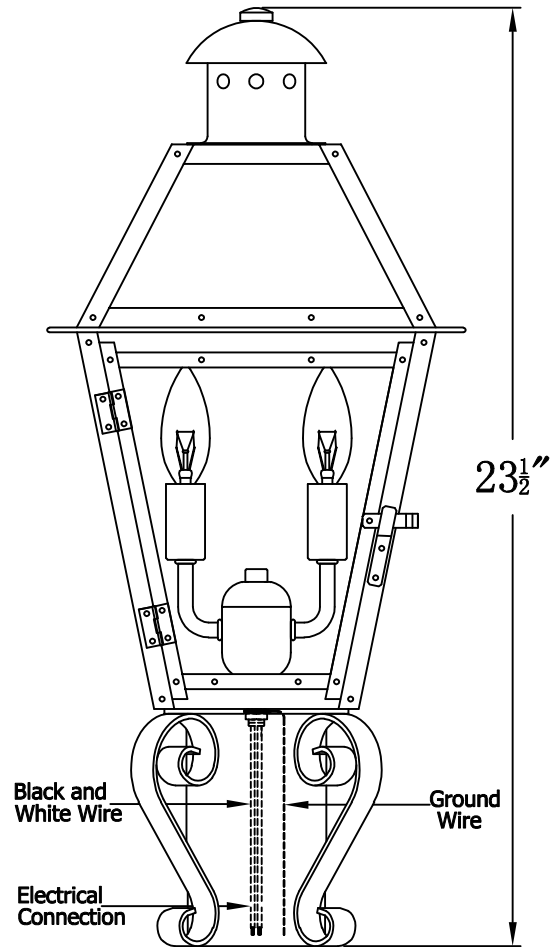

**GEORGETWON 18 Electric With Grand Post Fitter
(GT-18E GPF1)**

The CopperSmith

Product Description	Drawing Description	9152 Hard Drive
Sockets:2-E12 Candelabra	REV:A/0	Foley Alabama 36536
Watts:2-60W	Date:01/06/2022	SKU Number:GT-18E
	Drawing by:Jason Huang	Product Name:Georgetown 18 Electric