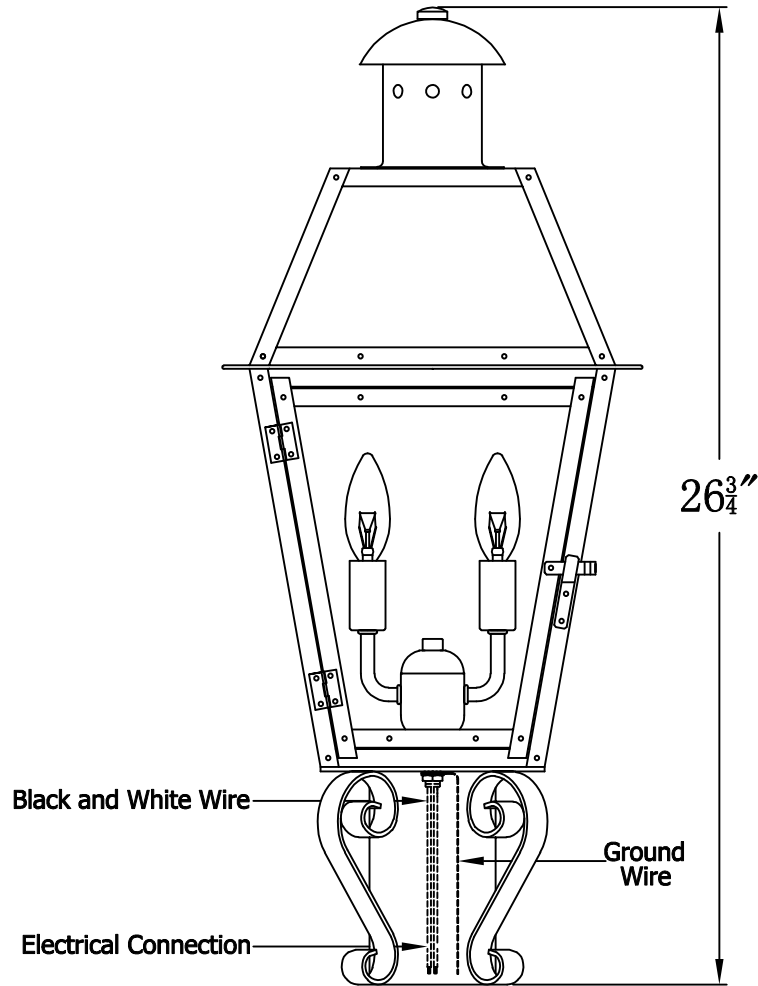

GEORGETOWN 20 Electric With Grand Post Fitter
(GT-20E GPF2)

The CopperSmith

Product Description	Drawing Description	9152 Hard Drive
Sockets:2-E12 Candelabra	REV:A/0	Foley Alabama 36536
Watts:2-60W	Date:01/10/2022	SKU Number:GT-20E
	Drawing by:Jason Huang	Product Name:Georgetown 20 Electric