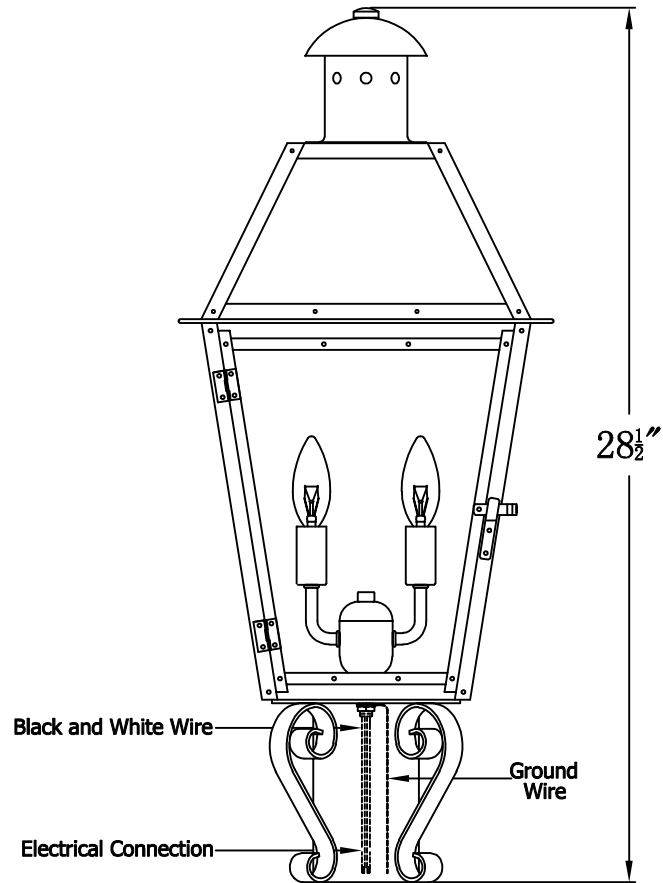

GEORGETOWN 22 Electric With Grand Post Fitter
(GT-22E GPF2)

The CopperSmith

Product Description	Drawing Description	9152 Hard Drive
Sockets:2-E12 Candelabra	REV:A/0	Foley Alabama 36536
Watts:2-60W	Date:01/25/2022	SKU Number:GT-22E
	Drawing by:Jason Huang	Product Name:Georgetown 22 Electric