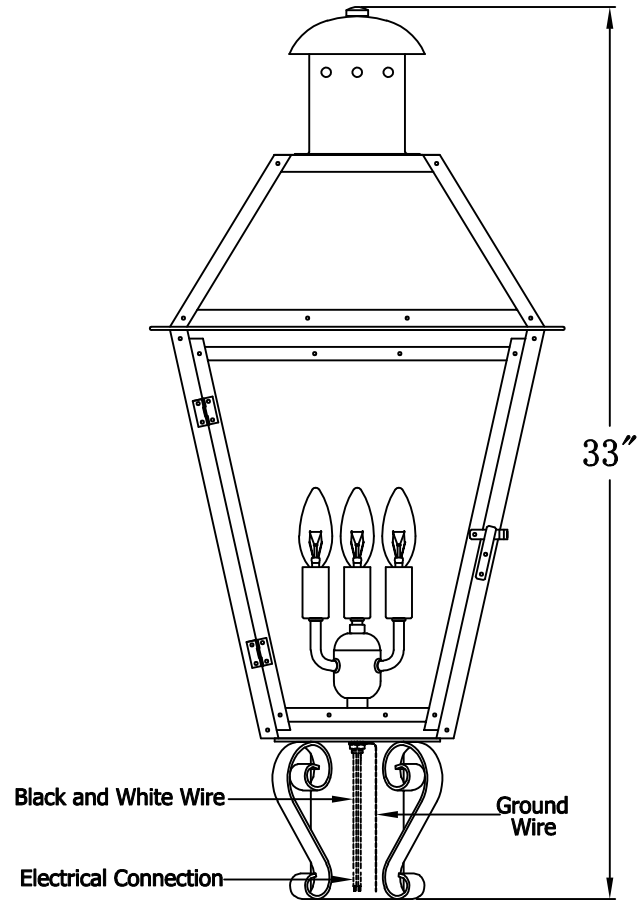

GEORGETOWN 27 Electric With Grand Post Fitter  
(GT-27E GPF2)

The CopperSmith		
Product Description	Drawing Description	9152 Hard Drive
Sockets:3-E12 Candelabra	REV:A/0	Foley Alabama 36536
Watts:3-60W	Date:02/15/2022	SKU Number:GT-27E
	Drawing by:Jason Huang	Product Name:Georgetown 27 Electric