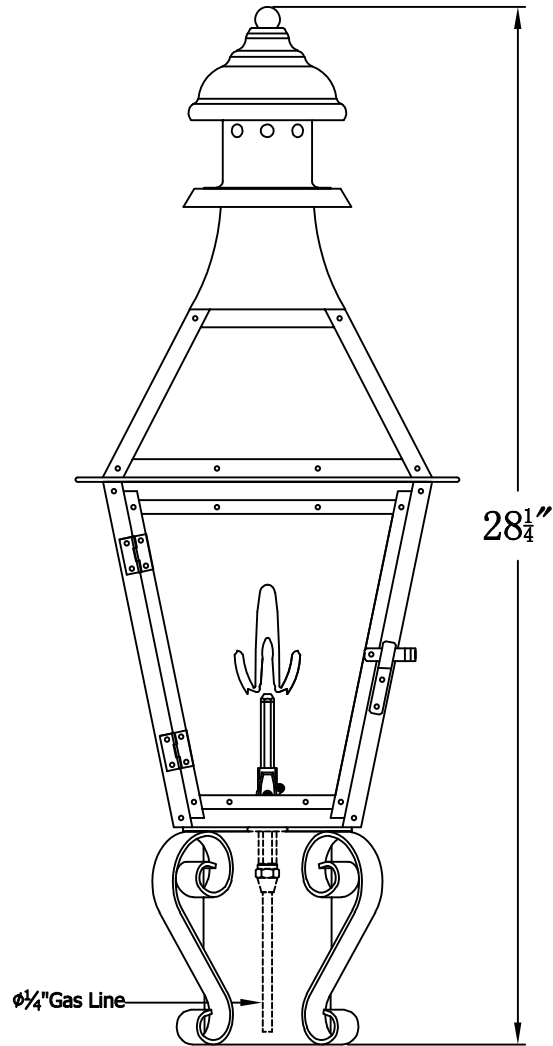

CREOLE 22 Gas With Grand Post Fitter
(CR-22G GPF1)

The CopperSmith

Product Description	Drawing Description	9152 Hard Drive
Burner:Single	REV:A/0	Foley Alabama 36536
Gas Valve Name:VNG(P)50	Date:11/20/2021	SKU Number:CR-22G
	Drawing by:Jason Huang	Product Name:Creole 22 Gas