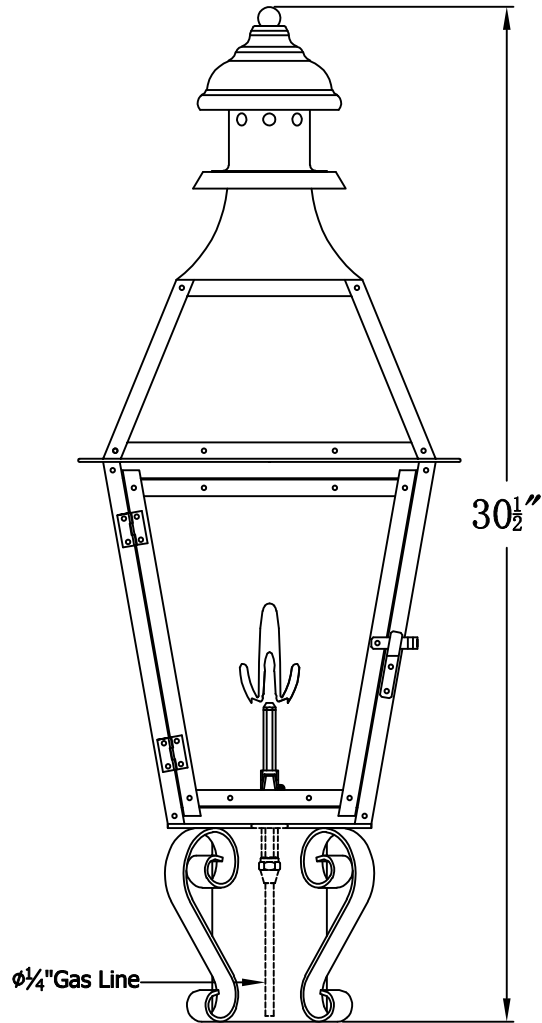

**CREOLE 24 Gas With Grand Post Fitter
(CR-24G GPF2)**

The CopperSmith

Product Description	Drawing Description	9152 Hard Drive
Burner:Single	REV:A/0	Foley Alabama 36536
Gas Valve Name:VNG(P)50	Date:11/24/2021	SKU Number:CR-24G
	Drawing by:Jason Huang	Product Name:Creole 24 Gas