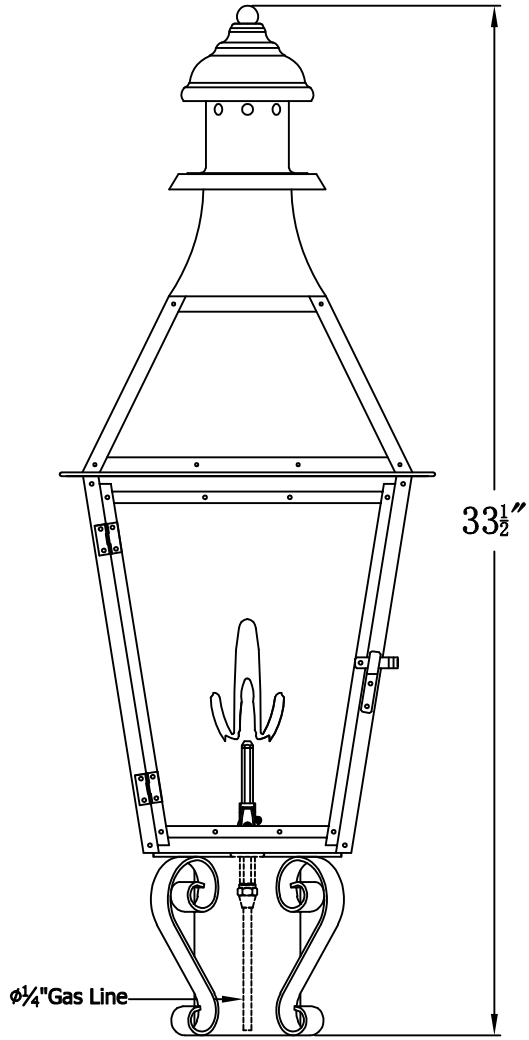

**CREOLE 27 Gas With Grand Post Fitter
(CR-27G GPF2)**

The CopperSmith		
Product Description	Drawing Description	9152 Hard Drive
Burner:Single	REV:A/0	Foley Alabama 36536
Gas Valve Name:VNG(P)50	Date:12/02/2021	SKU Number:CR-27G
	Drawing by:Jason Huang	Product Name:Creole 27 Gas