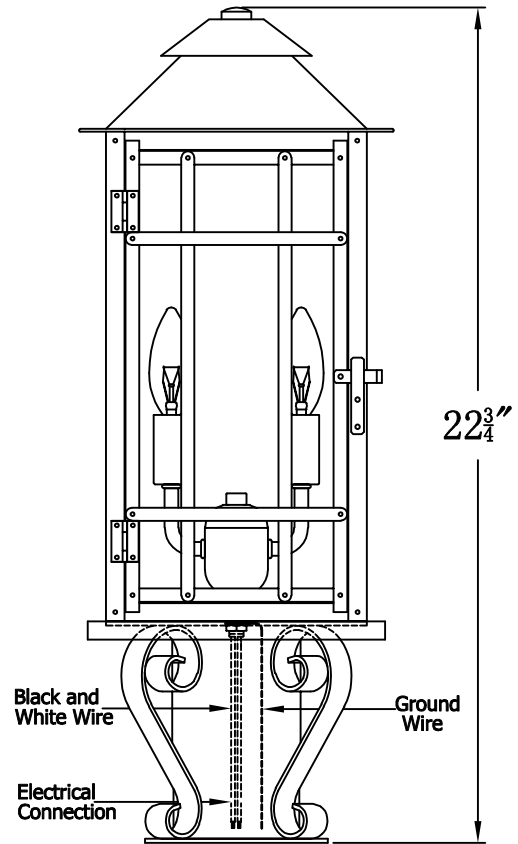

# BADLANDS 18 Electric With Grand Post Fitter And Pier Mount Adapter (BL-18E GPF3/PFA)

Top View of PFA

## The CopperSmith

Product Description	Drawing Description	9152 Hard Drive
Sockets:2-E12 Candelabra	REV:A/0	Foley Alabama 36536
Watts:2-60W	Date:02/18/2022	SKU Number:BL-18E
	Drawing by:Jason Huang	Product Name:Badlands 18 Electric