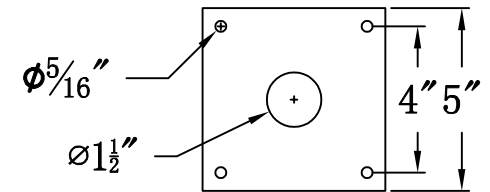

## The CopperSmith

Product Description	Drawing Description	9152 Hard Drive
Sockets:2-E12 Candelabra	REV:A/0	Foley Alabama 36536
Watts:2-60W	Date:02/18/2022	SKU Number:BL-18E
	Drawing by:Jason Huang	Product Name:Badlands 18 Electric