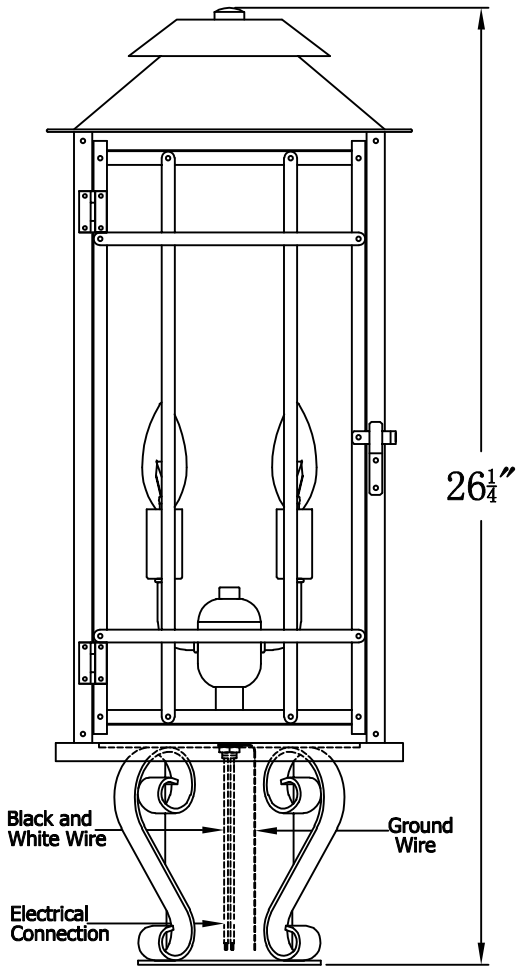

**BADLANDS 22 Electric With Grand Post Fitter
And Pier Mount Adapter (BL-22E GPF3/PFA)**

Top View of PFA

The CopperSmith

Product Description	Drawing Description	9152 Hard Drive
Sockets:2-E12 Candelabra	REV:A/0	Foley Alabama 36536
Watts:2-60W	Date:02/21/2022	SKU Number:BL-22E
	Drawing by:Jason Huang	Product Name:Badlands 22 Electric