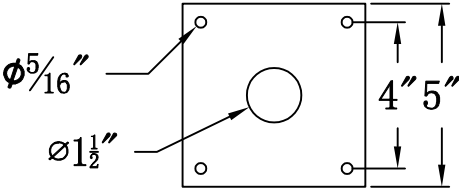

**BADLANDS 22 Electric With Grand Post Fitter
And Pier Mount Adapter (BL-22E GPF3/PFA)**

Top View of PFA

The CopperSmith

Product Description	Drawing Description	9152 Hard Drive
Sockets:2-E12 Candelabra	REV:A/0	Foley Alabama 36536
Watts:2-60W	Date:02/21/2022	SKU Number:BL-22E
	Drawing by:Jason Huang	Product Name:Badlands 22 Electric