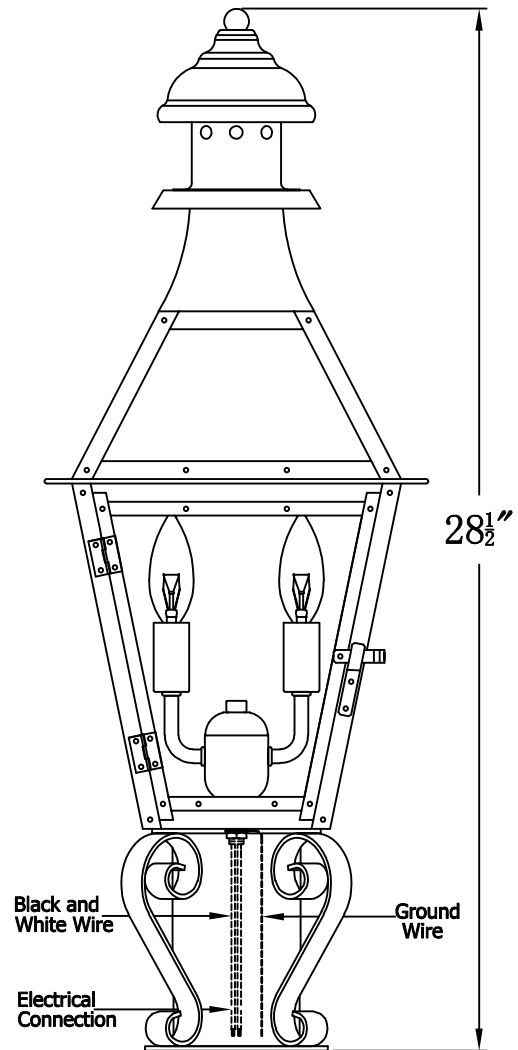

**CREOLE 22 Electric With Grand Post Fitter  
And Pier Mount Adapter (CR-22E GPF1/PFA)**

Top View of PFA

**The CopperSmith**

Product Description	Drawing Description	9152 Hard Drive
Sockets:2-E12 Candelabra	REV:A/0	Foley Alabama 36536
Watts:2-60W	Date:11/20/2021	SKU Number:CR-22E
	Drawing by:Jason Huang	Product Name:Creole 22 Electric