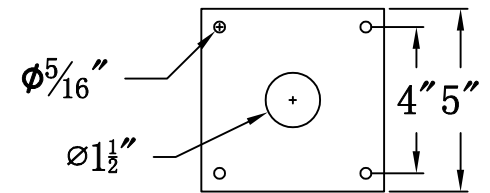

**CREOLE 22 Electric With Grand Post Fitter  
And Pier Mount Adapter (CR-22E GPF1/PFA)**

Top View of PFA

**The CopperSmith**

Product Description	Drawing Description	9152 Hard Drive
Sockets:2-E12 Candelabra	REV:A/0	Foley Alabama 36536
Watts:2-60W	Date:11/20/2021	SKU Number:CR-22E
	Drawing by:Jason Huang	Product Name:Creole 22 Electric