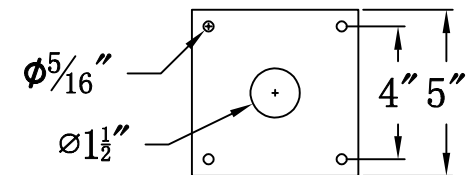

CREOLE 24 Electric With Grand Post Fitter And Pier Mount Adapter (CR-24E GPF2/PFA)

Top View of PFA

The CopperSmith

Product Description	Drawing Description	<u>9152 Hard Drive</u>
Sockets:2-E12 Candelabra	REV:A/0	Foley Alabama 36536
Watts:2-60W	Date:11/24/2021	SKU Number:CR-24E
	Drawing by:Jason Huang	Product Name:Creole 24 Electric