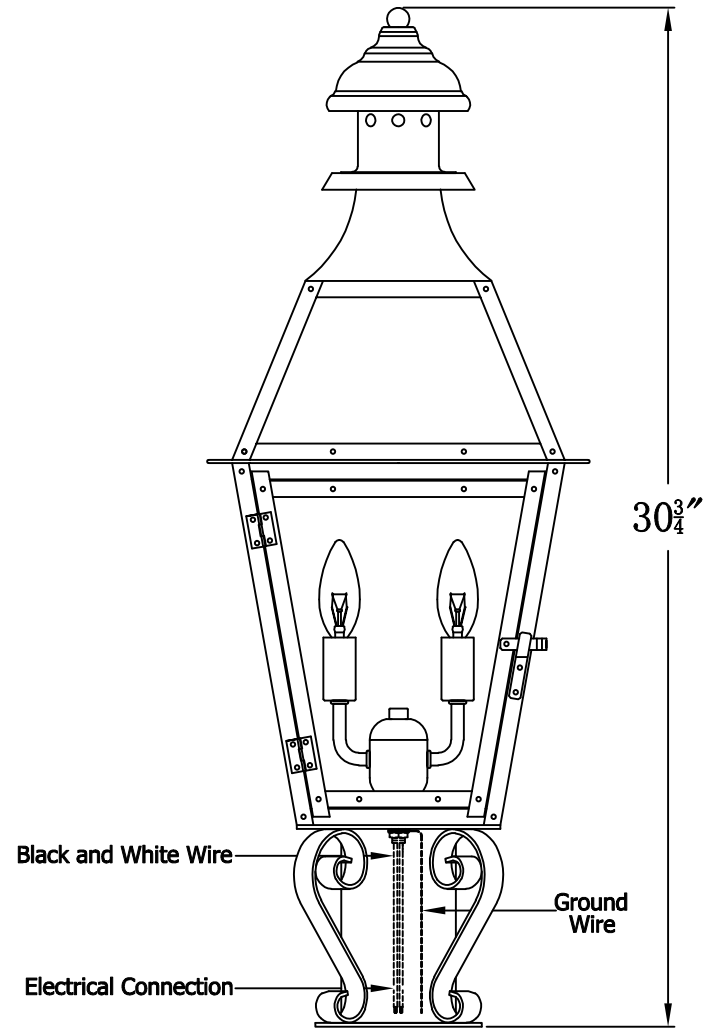

CREOLE 24 Electric With Grand Post Fitter And Pier Mount Adapter (CR-24E GPF2/PFA)

Top View of PFA

The CopperSmith

Product Description	Drawing Description	<u>9152 Hard Drive</u>
Sockets:2-E12 Candelabra	REV:A/0	Foley Alabama 36536
Watts:2-60W	Date:11/24/2021	SKU Number:CR-24E
	Drawing by:Jason Huang	Product Name:Creole 24 Electric