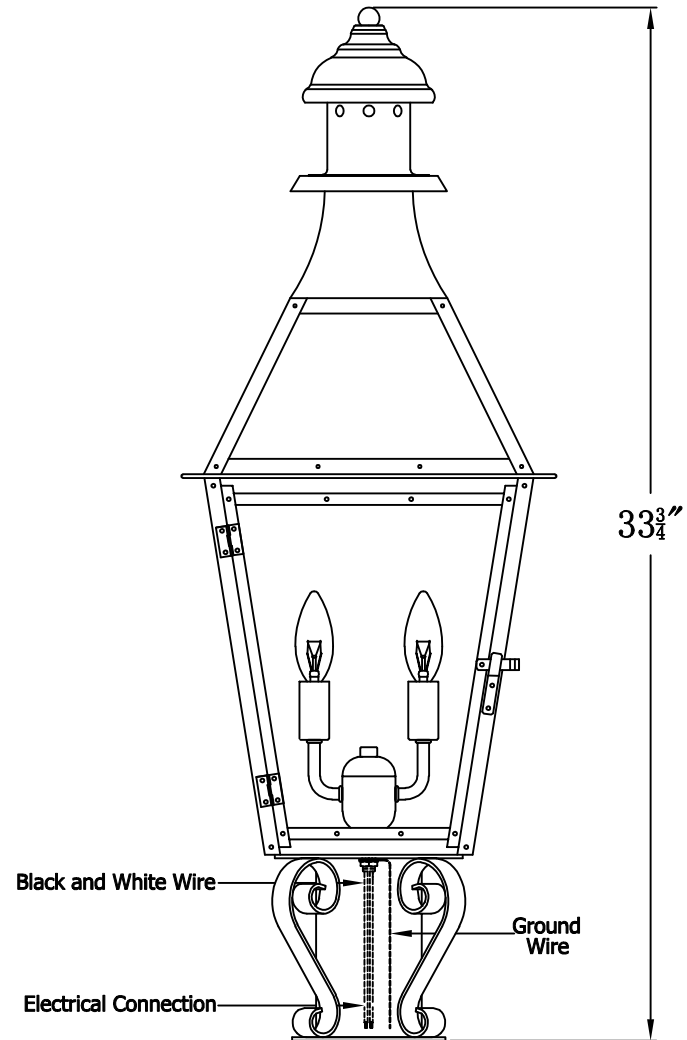

**CREOLE 27 Electric With Grand Post Fitter
And Pier Mount Adapter (CR-27E GPF2/PFA)**

Top View of PFA

The CopperSmith

		9152 Hard Drive
Product Description	Drawing Description	Foley Alabama 36536
Sockets:2-E12 Candelabra	REV:A/0	
Watts:2-60W	Date:12/02/2021	SKU Number:CR-27E
	Drawing by:Jason Huang	Product Name:Creole 27 Electric