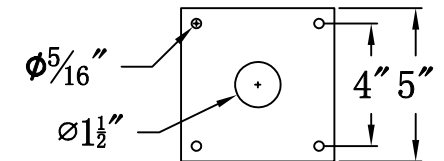

**CREOLE 27 Electric With Grand Post Fitter
And Pier Mount Adapter (CR-27E GPF2/PFA)**

Top View of PFA

The CopperSmith

		9152 Hard Drive
Product Description	Drawing Description	Foley Alabama 36536
Sockets:2-E12 Candelabra	REV:A/0	
Watts:2-60W	Date:12/02/2021	SKU Number:CR-27E
	Drawing by:Jason Huang	Product Name:Creole 27 Electric