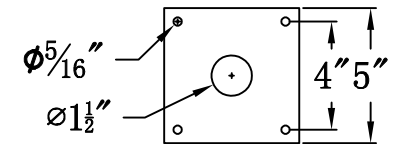

**CREOLE 33 Electric With Grand Post Fitter
And Pier Mount Adapter (CR-33E GPF2/PFA)**

Top View of PFA

The CopperSmith

Product Description	Drawing Description	9152 Hard Drive
Sockets:3-E12 Candelabra	REV:A/0	Foley Alabama 36536
Watts:3-60W	Date:12/23/2021	SKU Number:CR-33E
	Drawing by:Jason Huang	Product Name:Creole 33 Electric