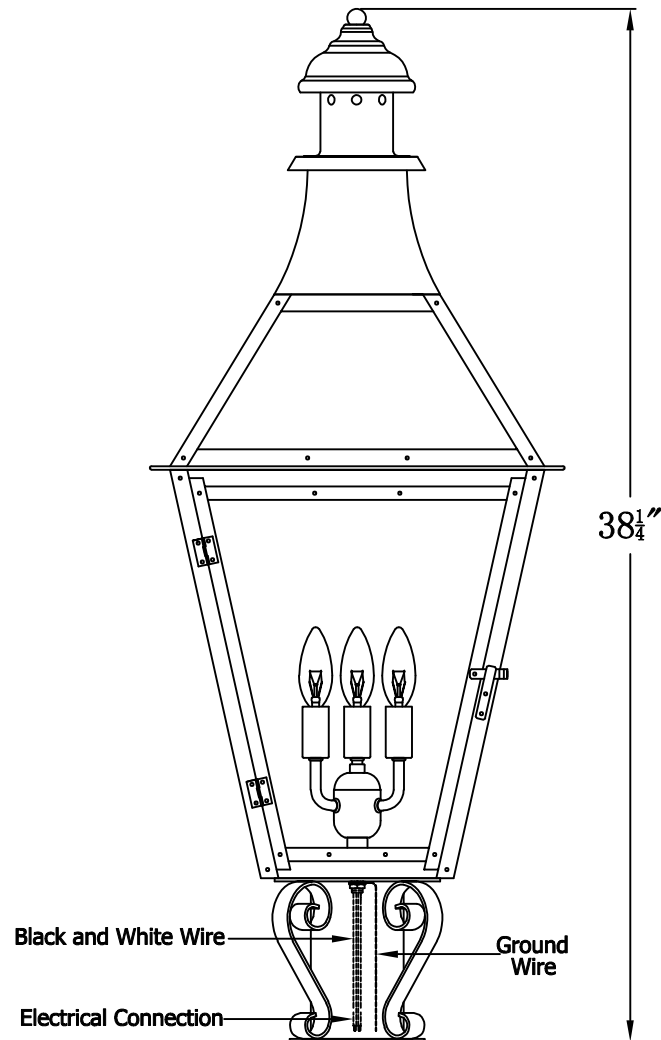

**CREOLE 33 Electric With Grand Post Fitter
And Pier Mount Adapter (CR-33E GPF2/PFA)**

Top View of PFA

The CopperSmith

Product Description	Drawing Description	9152 Hard Drive
Sockets:3-E12 Candelabra	REV:A/0	Foley Alabama 36536
Watts:3-60W	Date:12/23/2021	SKU Number:CR-33E
	Drawing by:Jason Huang	Product Name:Creole 33 Electric