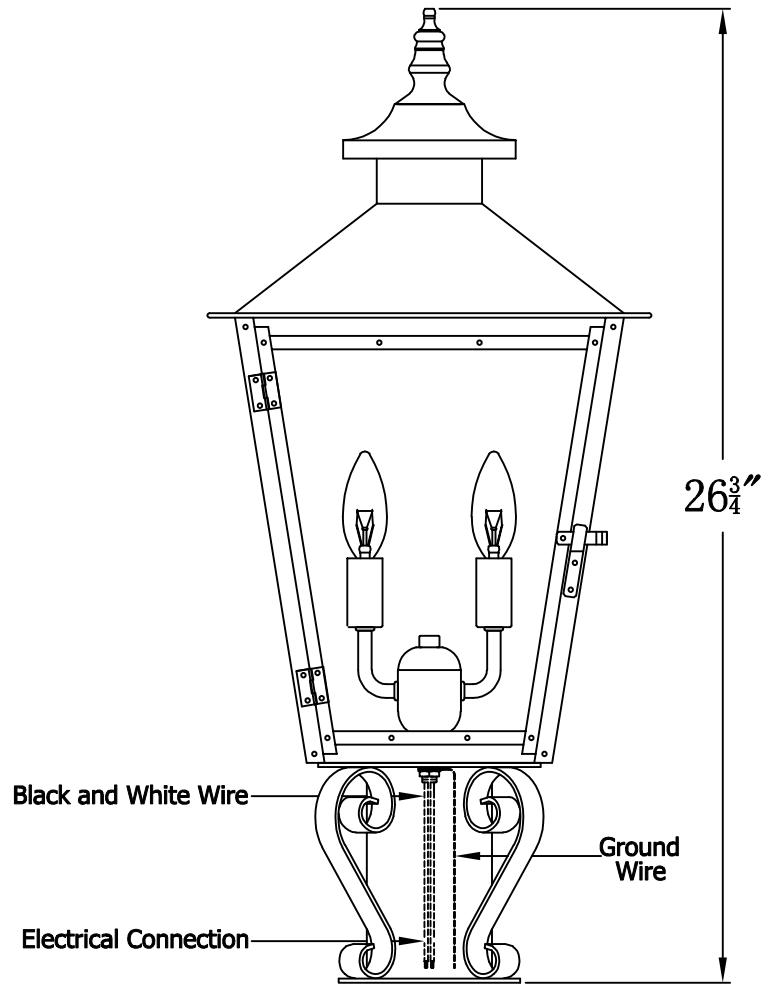

**CONCEPTION STREET 42 Electric With Grand Post Fitter
And Pier Mount Adapter (CS-42E GPF2/PFA)**

Top View of PFA

The CopperSmith

Product Description	Drawing Description	<u>9152 Hard Drive</u>
Sockets:2-E12 Candelabra	REV:A/0	Foley Alabama 36536
Watts:2-60W	Date:08/05/2021	SKU Number:CS-42E
	Drawing by:Jason Huang	Product Name:Conception Street 42 Electric