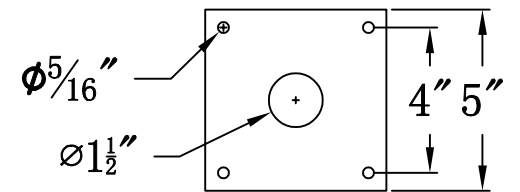

**CONCEPTION STREET 42 Electric With Grand Post Fitter
And Pier Mount Adapter (CS-42E GPF2/PFA)**

Top View of PFA

The CopperSmith

Product Description	Drawing Description	<u>9152 Hard Drive</u>
Sockets:2-E12 Candelabra	REV:A/0	Foley Alabama 36536
Watts:2-60W	Date:08/05/2021	SKU Number:CS-42E
	Drawing by:Jason Huang	Product Name:Conception Street 42 Electric