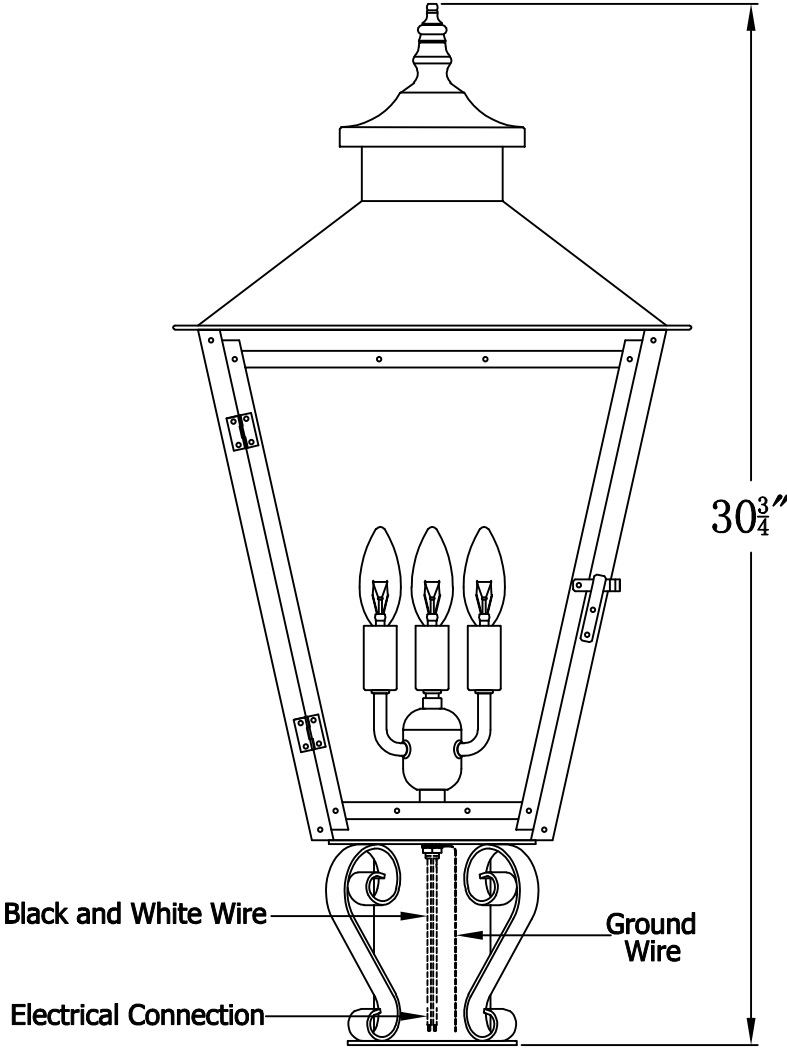

**CONCEPTION STREET 43 Electric With Grand Post Fitter
And Pier Mount Adapter (CS-43E GPF2/PFA)**

Top View of PFA

The CopperSmith		
Product Description	Drawing Description	9152 Hard Drive
Sockets:3-E12 Candelabra	REV:A/0	Foley Alabama 36536
Watts:3-60W	Date:08/10/2021	SKU Number:CS-43E
	Drawing by:Jason Huang	Product Name:Conception Street 43 Electric