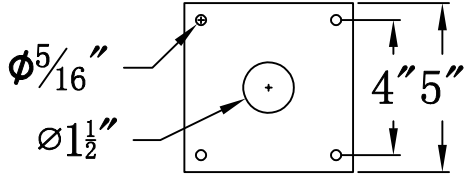

**CONCEPTION STREET 43 Electric With Grand Post Fitter
And Pier Mount Adapter (CS-43E GPF2/PFA)**

Top View of PFA

The CopperSmith		
Product Description	Drawing Description	9152 Hard Drive
Sockets:3-E12 Candelabra	REV:A/0	Foley Alabama 36536
Watts:3-60W	Date:08/10/2021	SKU Number:CS-43E
	Drawing by:Jason Huang	Product Name:Conception Street 43 Electric